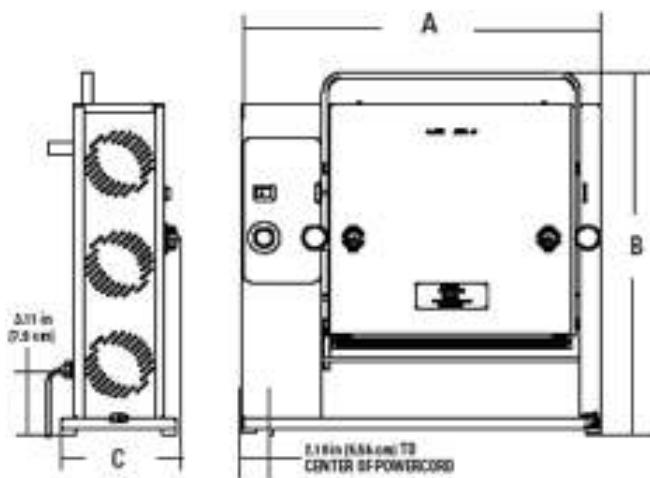

Accessories

Model Number	Description
511	Optional Bun Dresser
197-260	Replacement 3mm Release Sheets 2pk
196-12	Replacement 5mm Release Sheets 2pk

Replacement Release Sheets

Optional Bun Dresser

Specifications