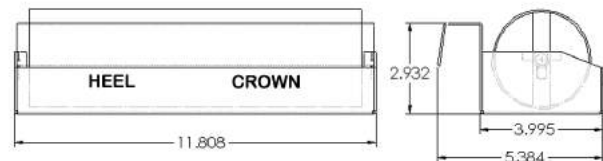

Slim-Line Vertical Contact Toaster Model #: 297-Series

Dimensions

Model Number	Width in (cm)	Height in (cm)	Depth in (cm)	Shipping Weight lbs (kg)	Shipping Volume cu. ft (cu. m)
297 Series	25.00 (63.50)	26.30 (66.80)	8.30 (21.10)	82.00 (37.2)	7.50 (.21)

Accessories

Model Number	Description
511	Optional Bun Dresser
197-260	Replacement 3mm Release Sheets 2pk
196-12	Replacement 5mm Release Sheets 2pk

Replacement Release Sheets

Optional Bun Dresser

Specifications