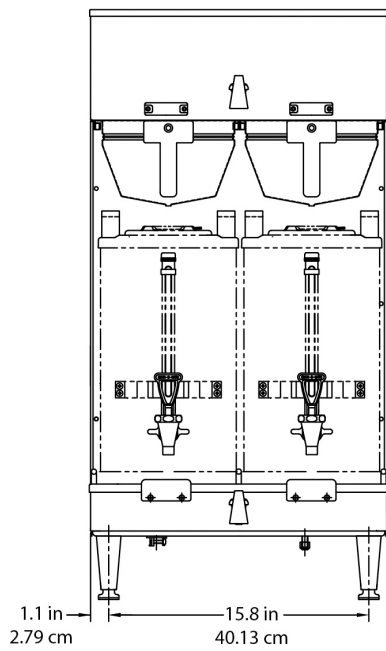

Plumbing Requirements

PSI	kPa	Fitting Supplied	Water Flow Required (GPM)
20-90	138-621	1/4" Male Flare Fitting	-

CAD Drawings

2D	Revit	KLC
●		

BUNN® reserves the right to change specifications and product design without notice. Such revisions do not entitle the buyer to corresponding changes, improvements, additions or replacements for previously purchased equipment. For most current specifications and other info visit bunn.com.

Last Updated:
05/03/2021

	Unit			Shipping				
	Height	Width	Depth	Height	Width	Depth	Weight	Volume
English	36.0 in.	18.0 in.	23.5 in.	39.8 in.	21.6 in.	27.1 in.	92.500 lbs	13.493 ft ³
Metric	91.4 cm	45.7 cm	59.7 cm	101.0 cm	54.9 cm	68.9 cm	41.958 kgs	0.382 m ³