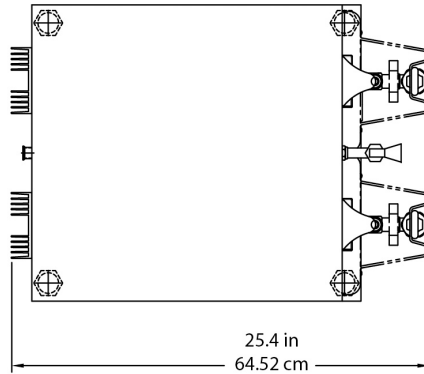

Plumbing Requirements

PSI	kPa	Fitting Supplied	Water Flow Required (GPM)
20-90	138-621	1/4" Male Flare Fitting	-

CAD Drawings

2D	Revit	KLC
●		

BUNN® reserves the right to change specifications and product design without notice. Such revisions do not entitle the buyer to corresponding changes, improvements, additions or replacements for previously purchased equipment. For most current specifications and other info visit bunn.com.

Last Updated:
05/03/2021

	Unit			Shipping				
	Height	Width	Depth	Height	Width	Depth	Weight	Volume
English	36.0 in.	18.0 in.	23.5 in.	39.8 in.	21.6 in.	27.1 in.	92.500 lbs	13.493 ft ³
Metric	91.4 cm	45.7 cm	59.7 cm	101.0 cm	54.9 cm	68.9 cm	41.958 kgs	0.382 m ³