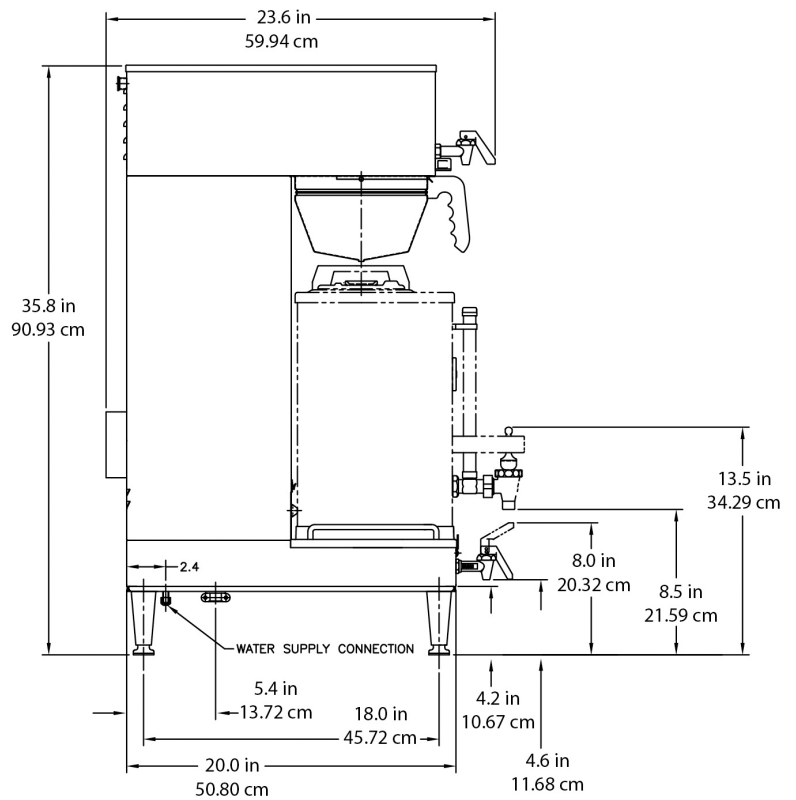

DUAL SH DBC® SST

Height: 36.0" Width: 18.0" Depth: 23.5"
(91.4cm) (45.7cm) (59.7cm)

- Brews 1/2, 1 or 1 1/2 gallon (1.9, 3.8 or 5.7L) batches
- Brews 18.9gal (71.5L) of perfect coffee per hour
- Reduce accidents with safety features that decrease hot splashes from funnel, eliminate brewing when funnel or server is not present
- Simplify installation and calibration by creating your own recipe cards and dedicated funnels with the BrewWISE Recipe Writer using your PC (Windows® compatible).
- Energy saver mode reduces tank temperature during idle periods
- Operate any combination of BrewWISE equipment error-free with wireless brewer-grinder interface through Smart Funnel with SplashGard®
- Stores individual coffee and flavor profiles using adjustable water volume, bypass percentage, pulse brew, and pre-infusion timing
- Troubleshoot all switches and electrical components from the front panel with advanced diagnostic service tools
- Servers not included unless otherwise noted

Server(s) sold separately

Agency:

Specifications

Product #: 33500.0008

Funnel: Smart Funnel

Water Access: Plumbed

Faucet: Upper

Interface: Wireless

Plumbing Requirements

PSI	kPa	Fitting Supplied	Water Flow Required (GPM)
20-90	138-621	1/4" Male Flare Fitting	-

CAD Drawings

2D	Revit	KLC
●		

BUNN® reserves the right to change specifications and product design without notice. Such revisions do not entitle the buyer to corresponding changes, improvements, additions or replacements for previously purchased equipment. For most current specifications and other info visit bunn.com.

Last Updated:
05/03/2021

	Unit			Shipping				
	Height	Width	Depth	Height	Width	Depth	Weight	Volume
English	36.0 in.	18.0 in.	23.5 in.	39.8 in.	21.6 in.	27.1 in.	92.500 lbs	13.493 ft ³
Metric	91.4 cm	45.7 cm	59.7 cm	101.0 cm	54.9 cm	68.9 cm	41.958 kgs	0.382 m ³