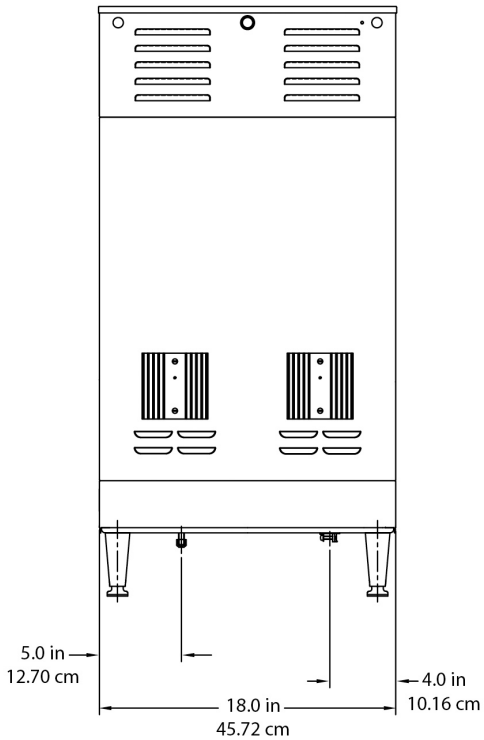

Plumbing Requirements

PSI	kPa	Fitting Supplied	Water Flow Required (GPM)
20-90	138-621	1/4" Male Flare Fitting	-

CAD Drawings

2D	Revit	KLC
●		

BUNN® reserves the right to change specifications and product design without notice. Such revisions do not entitle the buyer to corresponding changes, improvements, additions or replacements for previously purchased equipment. For most current specifications and other info visit bunn.com.

Last Updated:
05/03/2021

	Unit			Shipping				
	Height	Width	Depth	Height	Width	Depth	Weight	Volume
English	36.0 in.	18.0 in.	23.5 in.	39.8 in.	21.6 in.	27.1 in.	92.500 lbs	13.493 ft ³
Metric	91.4 cm	45.7 cm	59.7 cm	101.0 cm	54.9 cm	68.9 cm	41.958 kgs	0.382 m ³