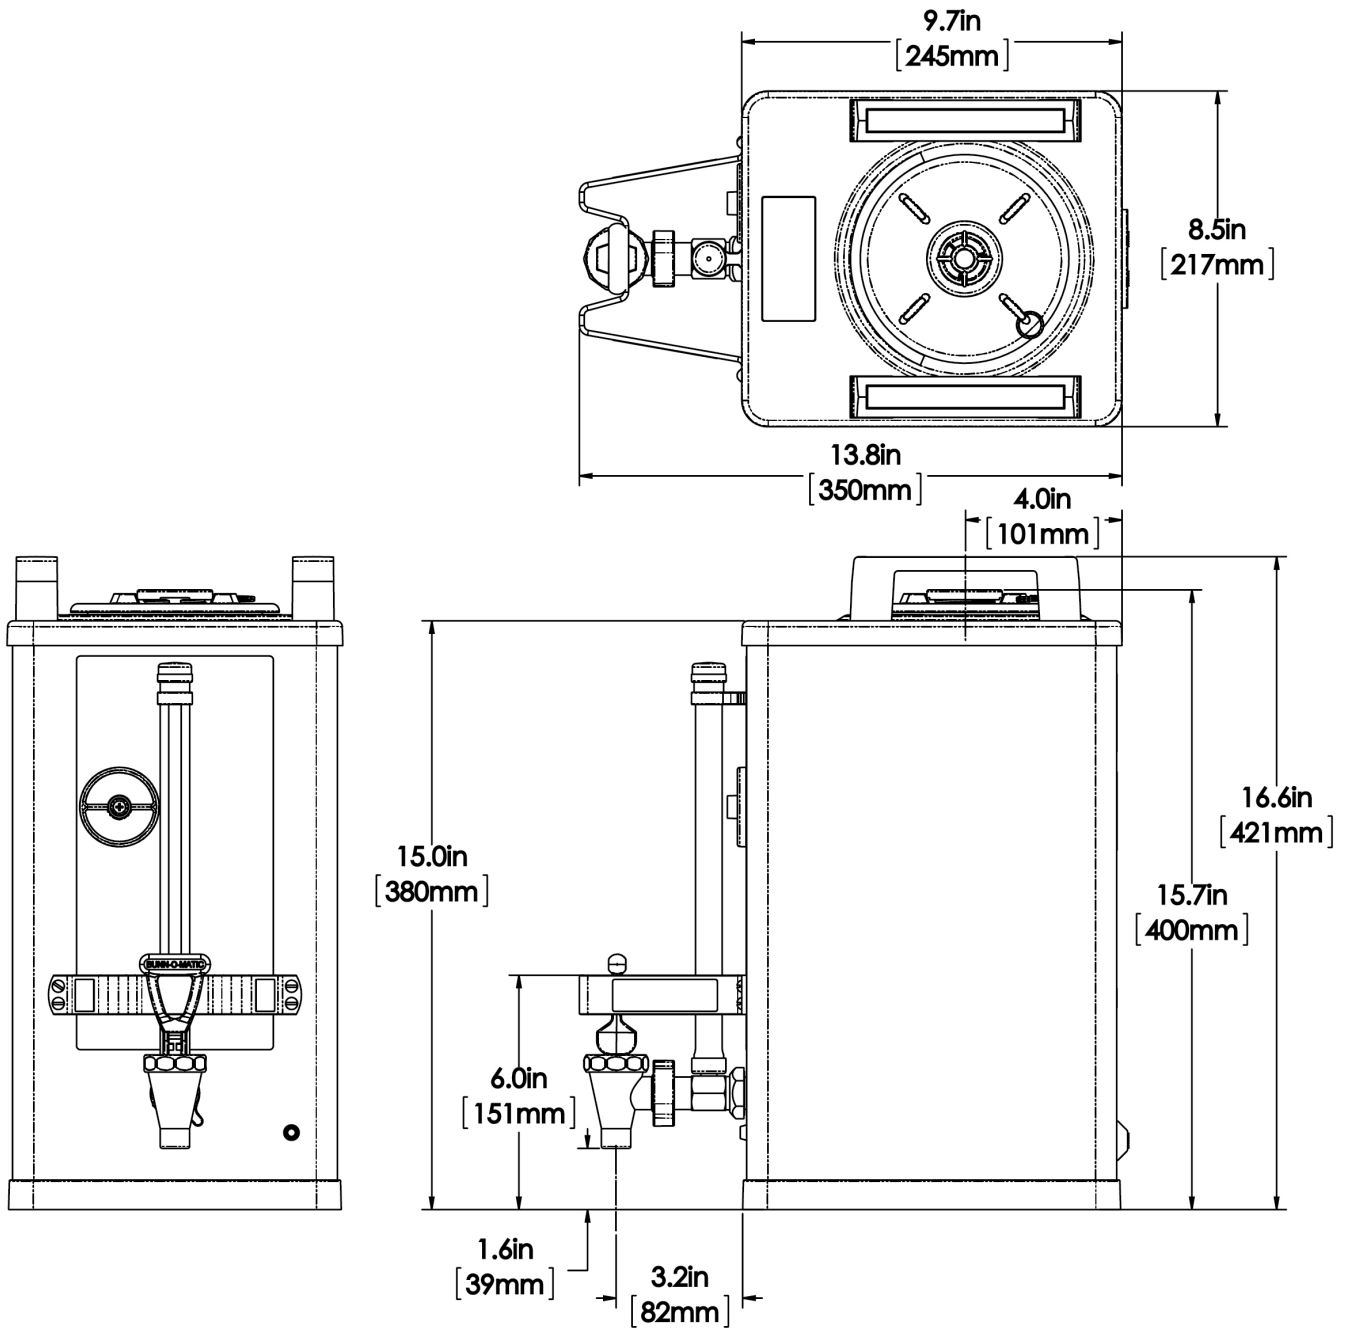

1.5Gal(5.7L) SH Srvr BLK 120MIN

Height: 16.6" Width: 8.5" Depth: 13.8"
(42.2cm) (21.6cm) (35.1cm)

- LED power indicator shows server is operational
- Safety-Fresh® patented brew-through lid with vapor seal and spill prevention
- Soft Heat® servers supply controlled heat to coffee to maintain flavor and temperature

Agency:

KSA

Specifications

Product #: 27850.0022

Finish: Black

Additional Features

Holding Capacity

English	Metric
192 oz.	5.7 L

Last Updated:
05/04/2021

	Unit			Shipping				
	Height	Width	Depth	Height	Width	Depth	Weight	Volume
English	16.6 in.	8.5 in.	13.8 in.	20.1 in.	11.3 in.	17.5 in.	16.800 lbs	2.293 ft ³
Metric	42.2 cm	21.6 cm	35.1 cm	51.1 cm	28.6 cm	44.5 cm	7.620 kgs	0.065 m ³