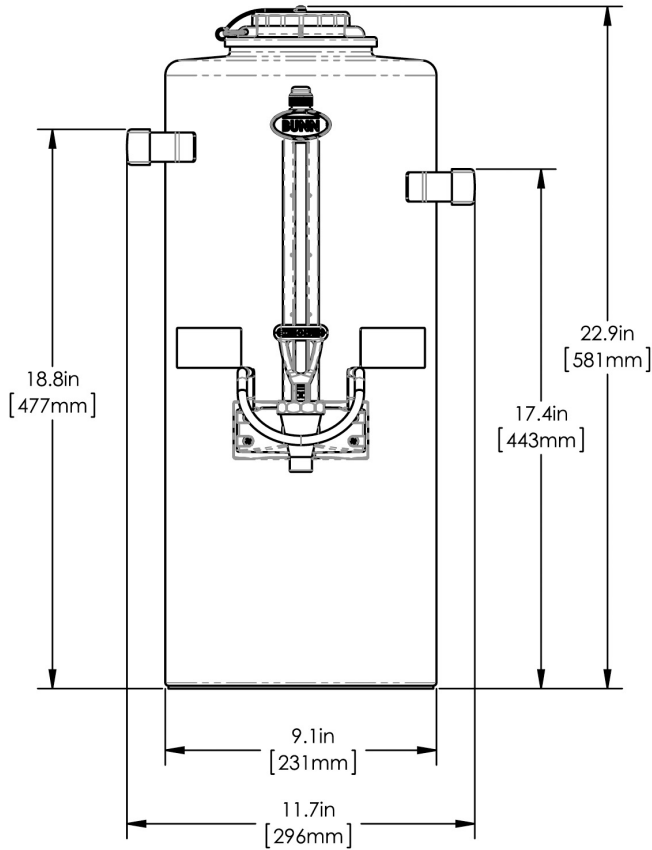

1.5Gal (5.7L) TITAN TF Server

Height: 22.9" Width: 11.7" Depth: 15.3"
(58.2cm) (29.7cm) (38.9cm)

- Brew-through lid with tethered cap
- Compatible with BUNN ThermoFresh® and Infusion Series® (tall) systems
- Fast flow faucet with heightened serving clearance allows for dispensing directly into large cups, decanters and thermal carafes
- Integrated sight gauge assembly allows for easy cleaning
- Durable all stainless steel construction
- Eco-friendly foam-insulated
- Offset handles allow servers to be placed next to each other
- Contemporary styling and wrap program for maximum merchandising

Agency:

Specifications

Product #: 46300.0000

Finish: Stainless

Additional Features

Holding Capacity

English	Metric
192 oz.	5.7 L

BUNN® reserves the right to change specifications and product design without notice. Such revisions do not entitle the buyer to corresponding changes, improvements, additions or replacements for previously purchased equipment. For most current specifications and other info visit bunn.com.

Last Updated:
05/04/2021

	Unit			Shipping				
	Height	Width	Depth	Height	Width	Depth	Weight	Volume
English	22.9 in.	11.7 in.	15.3 in.	19.0 in.	14.9 in.	27.5 in.	9.555 lbs	4.498 ft ³
Metric	58.2 cm	29.7 cm	38.9 cm	48.3 cm	37.8 cm	69.9 cm	4.334 kgs	0.127 m ³