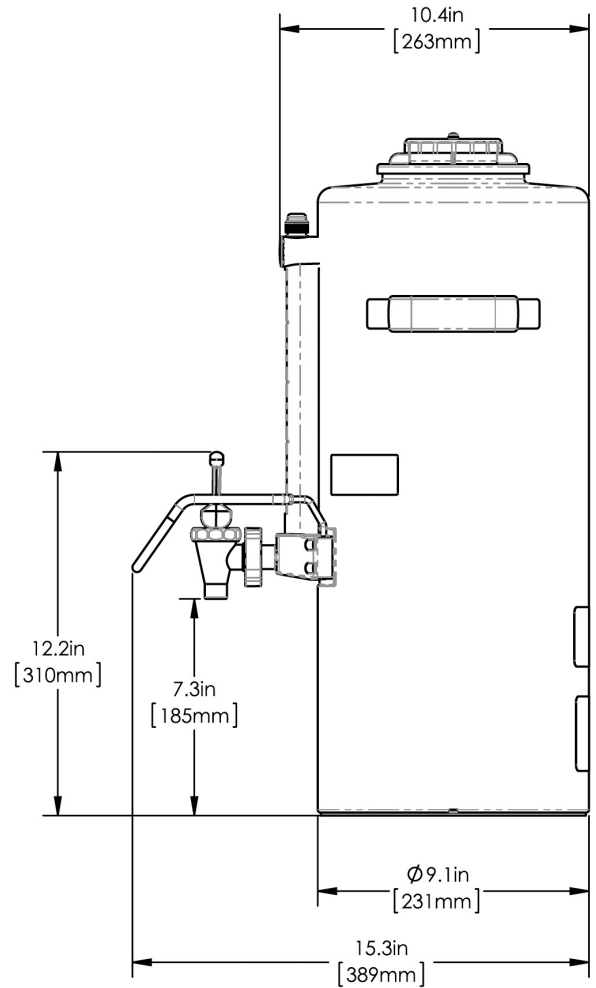

1.5Gal (5.7L) TITAN TF Server

Height: 22.9" Width: 11.7" Depth: 15.3"
(58.2cm) (29.7cm) (38.9cm)

- Brew-through lid with tethered cap
- Compatible with BUNN ThermoFresh® and Infusion Series® (tall) systems
- Fast flow faucet with heightened serving clearance allows for dispensing directly into large cups, decanters and thermal carafes
- Integrated sight gauge assembly allows for easy cleaning
- Durable all stainless steel construction
- Eco-friendly foam-insulated
- Offset handles allow servers to be placed next to each other
- Contemporary styling and wrap program for maximum merchandising

Agency:

Specifications

Product #: 46300.0000

Finish: Stainless

Additional Features

Holding Capacity

English	Metric
192 oz.	5.7 L

BUNN® reserves the right to change specifications and product design without notice. Such revisions do not entitle the buyer to corresponding changes, improvements, additions or replacements for previously purchased equipment. For most current specifications and other info visit bunn.com.

Last Updated:
05/04/2021

	Unit			Shipping				
	Height	Width	Depth	Height	Width	Depth	Weight	Volume
English	22.9 in.	11.7 in.	15.3 in.	19.0 in.	14.9 in.	27.5 in.	9.555 lbs	4.498 ft ³
Metric	58.2 cm	29.7 cm	38.9 cm	48.3 cm	37.8 cm	69.9 cm	4.334 kgs	0.127 m ³