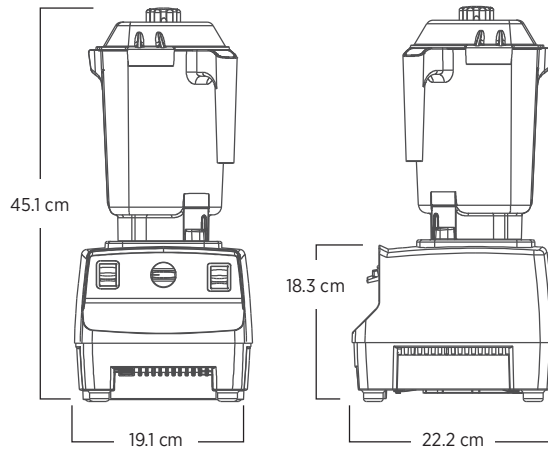

**Model: 068511-AFCB (in Red)
068512-AFCB (in Black)**

Includes Drink Machine Advance with 1.4-liter high-impact, clear/stackable Advance container, complete with Advance blade assembly and lid, and black or red base.

For more complete warranty terms and conditions, please contact your authorized Vitamix distributor.

Product Specifications

Motor	≈2.3 peak output horsepower motor		
Electrical	220-240 V, 50-60 Hz, 1000-1200 W	Taiwan: 110 V, 60 Hz, 1100 W	Japan: 100 V, 50-60 Hz, 900 W
Net Weight	5.23 kg (6.14 kg with box)		
Dimensions	45.1 x 19.1 x 22.2 cm (HxWxD)		

Also Available

2.0 L BPA-free, clear standard container complete with Wet blade assembly and lid

1.4 L BPA-free, clear standard container complete with Wet blade assembly and lid

0.9 L BPA-free, clear standard container complete with Wet blade assembly and lid

1.4 L clear BPA-free, Advance container complete with Advance blade assembly and lid

Not all products are offered in all countries. Products and item numbers may differ in your local market. Please contact your Vitamix Account Representative for product availability and item details.

Contact Information

Commercial Sales

+1 440.782.2450

international@vitamix.com

Technical Support

+1 440.782.2450

commercialts@vitamix.com

vitamix.com

For more information, please contact an authorized Vitamix distributor, or Vitamix international customer service.