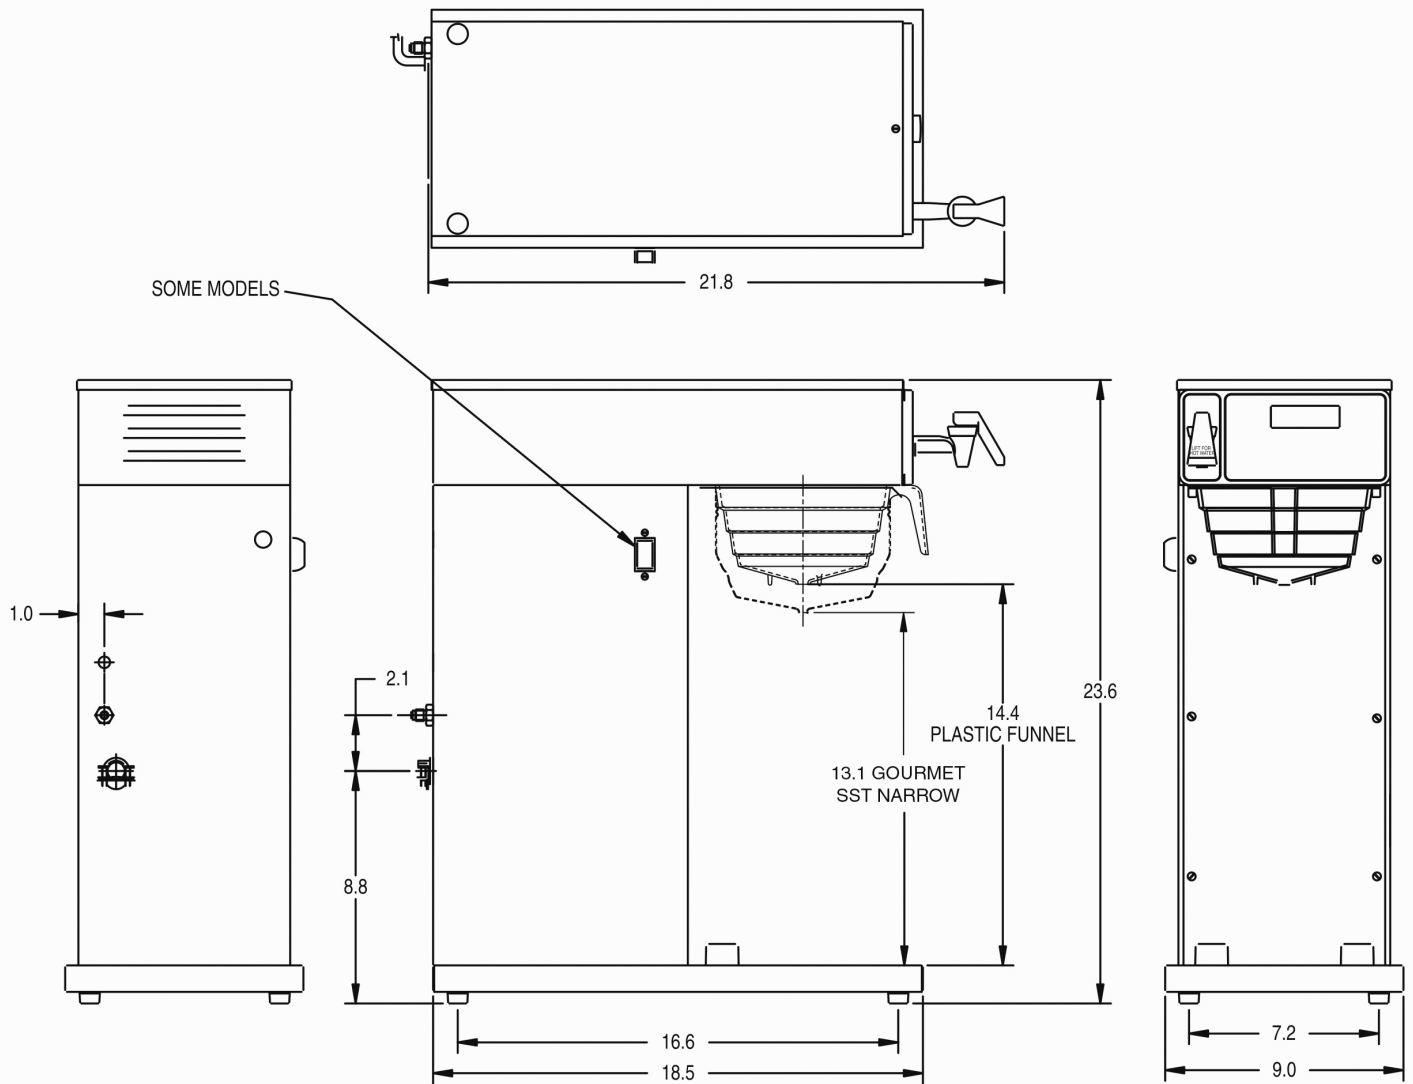

Last Updated:
04/21/2021

	Unit			Shipping				
	Height	Width	Depth	Height	Width	Depth	Weight	Volume
English	23.6 in.	9.0 in.	22.5 in.	29.0 in.	11.9 in.	25.8 in.	34.550 lbs	5.145 ft ³
Metric	59.9 cm	22.9 cm	57.2 cm	73.7 cm	30.2 cm	65.6 cm	15.672 kgs	0.146 m ³