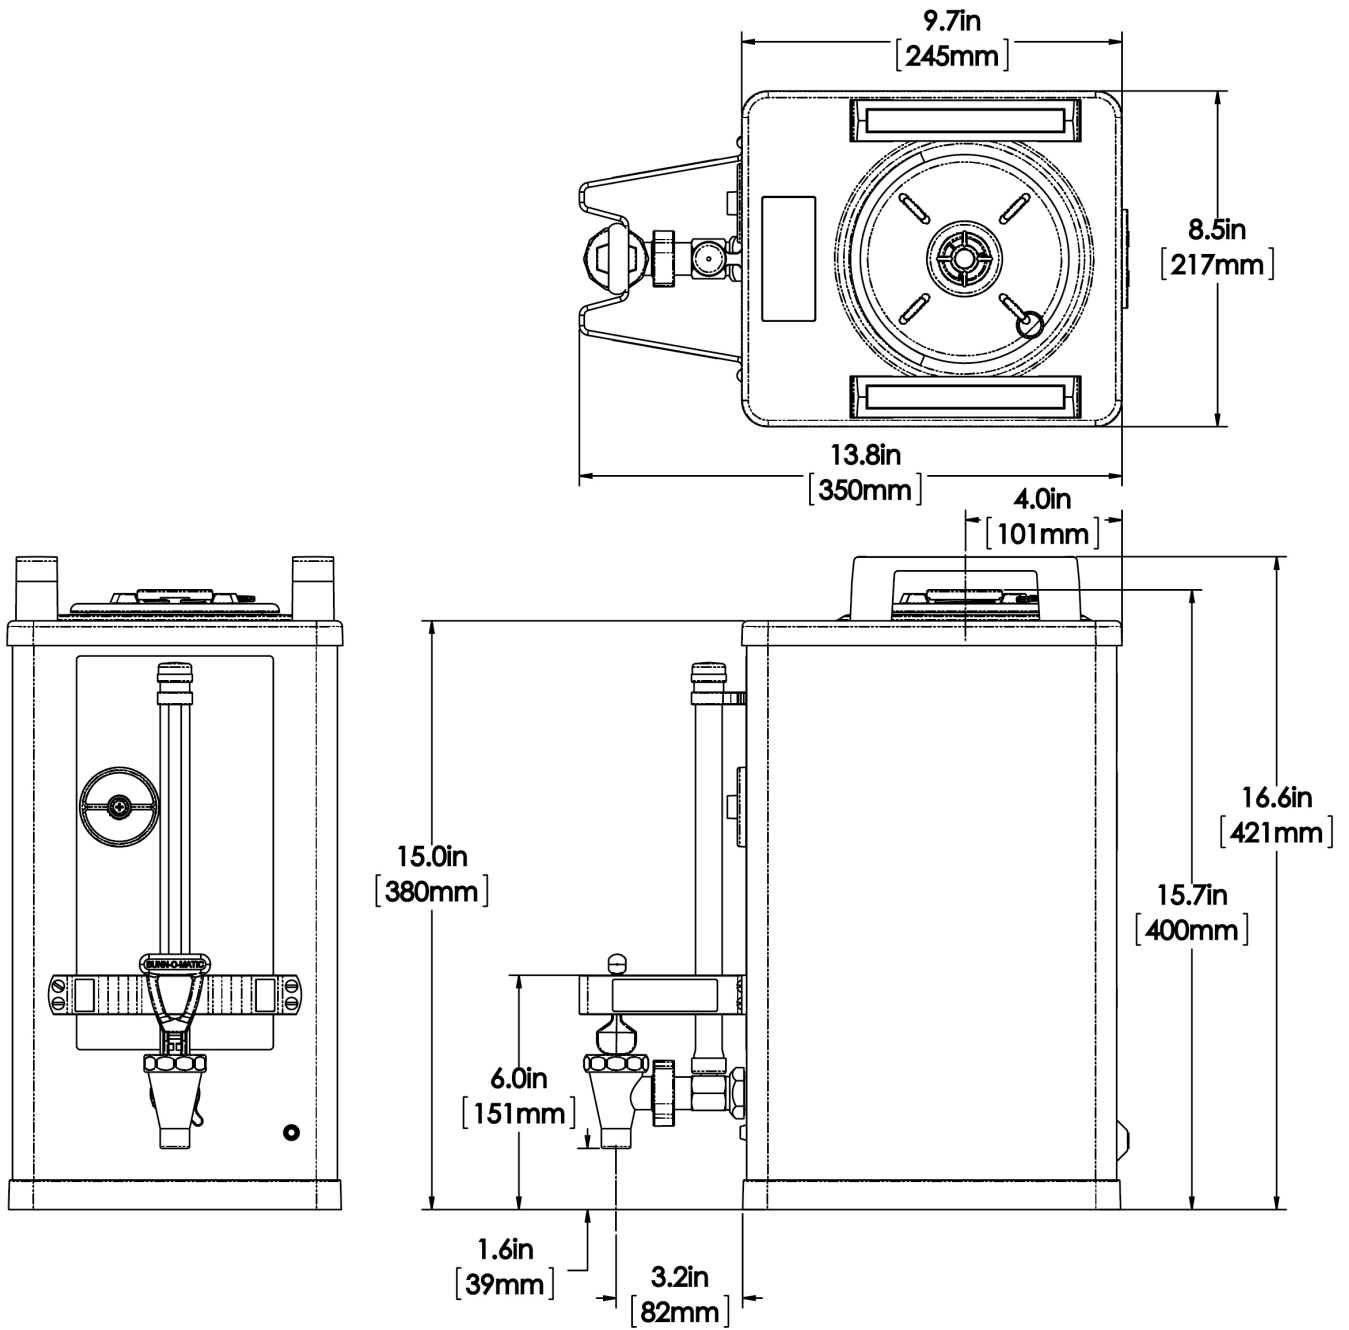

1.5Gal(5.7L) SH Srvr SST 45MIN

Height: 16.6" Width: 8.5" Depth: 13.8"
(42.2cm) (21.6cm) (35.1cm)

- LED power indicator shows server is operational
- Safety-Fresh® patented brew-through lid with vapor seal and spill prevention
- Soft Heat® servers supply controlled heat to coffee to maintain flavor and temperature

Agency:

KSA

Specifications

Product #: 27850.0006

Finish: Stainless

Additional Features

Holding Capacity

English	Metric
192 oz.	5.7 L

Last Updated:
05/04/2021

	Unit			Shipping				
	Height	Width	Depth	Height	Width	Depth	Weight	Volume
English	16.6 in.	8.5 in.	13.8 in.	20.1 in.	11.3 in.	17.5 in.	16.950 lbs	2.293 ft ³
Metric	42.2 cm	21.6 cm	35.1 cm	51.1 cm	28.6 cm	44.5 cm	7.689 kgs	0.065 m ³