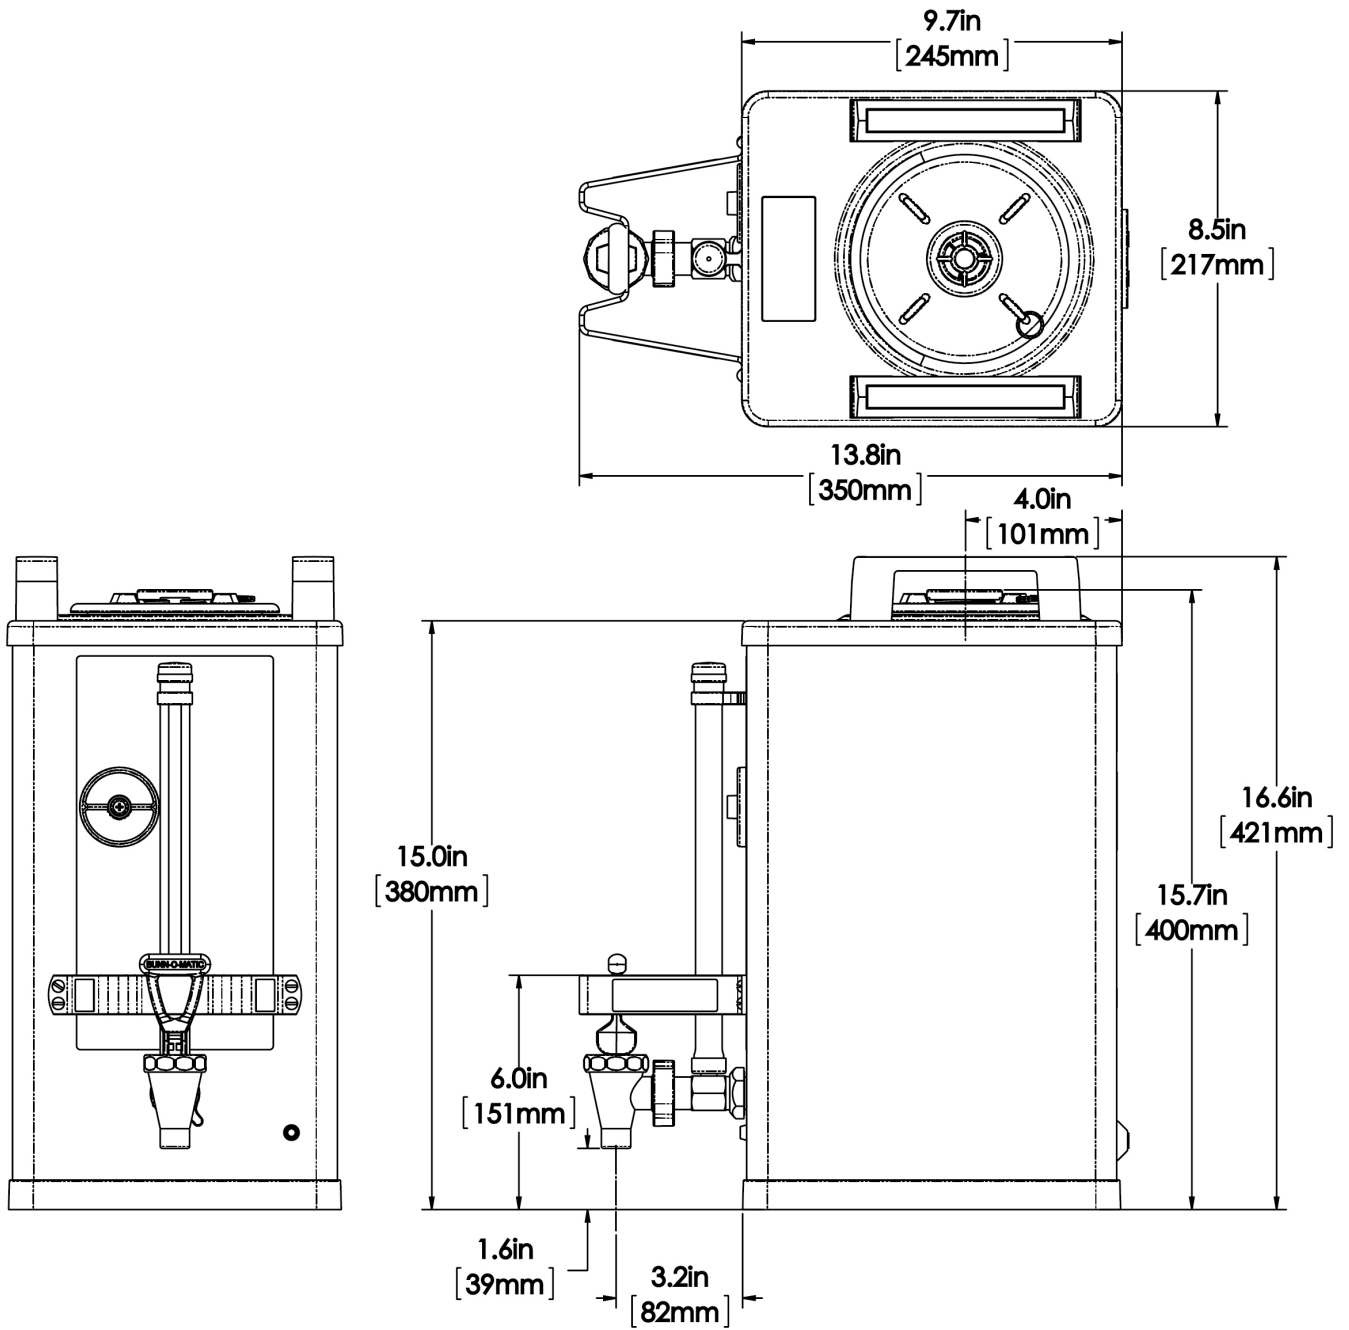

1.5Gal(5.7L) SH Srvr BLK

Height: 16.6" Width: 8.5" Depth: 13.8"
(42.2cm) (21.6cm) (35.1cm)

- LED power indicator shows server is operational
- Safety-Fresh® patented brew-through lid with vapor seal and spill prevention
- Soft Heat® servers supply controlled heat to coffee to maintain flavor and temperature

Agency:

KSA

Specifications

Product #: 27850.0004

Finish: Black

Additional Features

Holding Capacity

English	Metric
192 oz.	5.7 L

Last Updated:
05/04/2021

	Unit			Shipping				
	Height	Width	Depth	Height	Width	Depth	Weight	Volume
English	16.6 in.	8.5 in.	13.8 in.	20.1 in.	11.3 in.	17.5 in.	17.050 lbs	2.293 ft ³
Metric	42.2 cm	21.6 cm	35.1 cm	51.1 cm	28.6 cm	44.5 cm	7.734 kgs	0.065 m ³