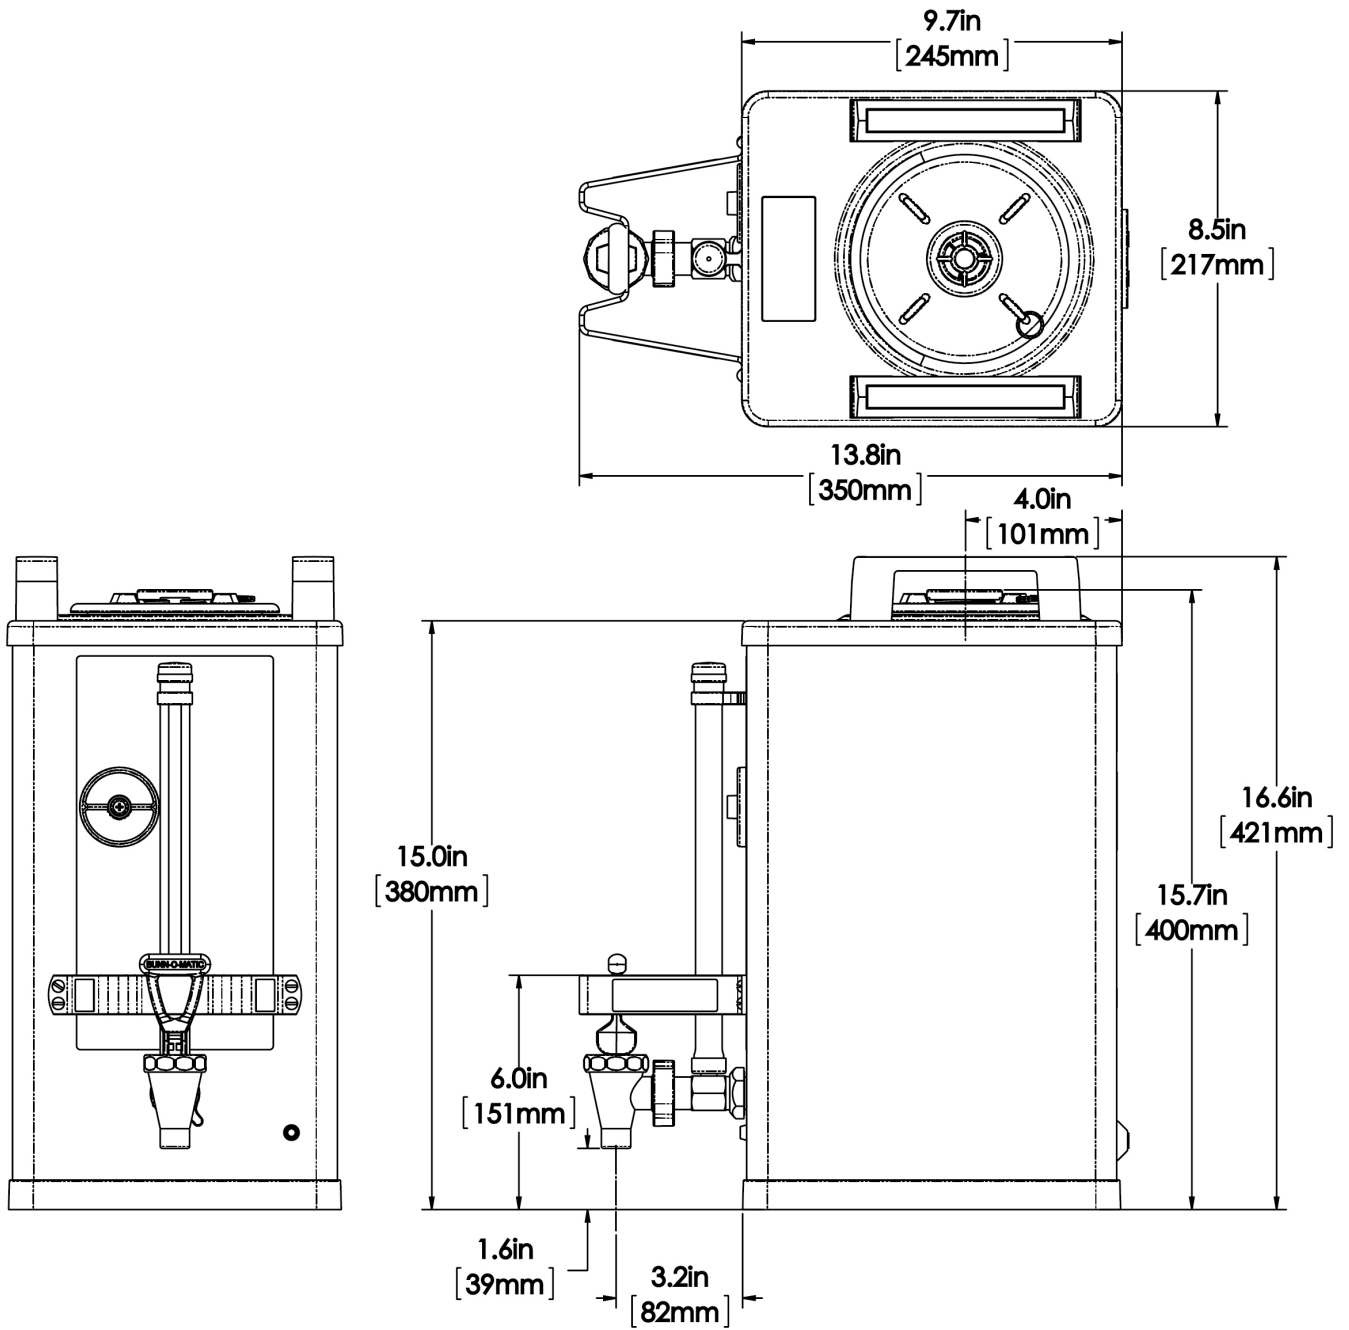

1.5Gal(5.7L) SH Srvr SST

Height: 16.6" Width: 8.5" Depth: 13.8"
(42.2cm) (21.6cm) (35.1cm)

- LED power indicator shows server is operational

Agency:

KSA

Specifications

Product #: 27850.0023

Finish: Stainless

Last Updated:
05/04/2021

	Unit			Shipping				
	Height	Width	Depth	Height	Width	Depth	Weight	Volume
English	16.6 in.	8.5 in.	13.8 in.	20.1 in.	11.3 in.	17.5 in.	17.000 lbs	2.293 ft ³
Metric	42.2 cm	21.6 cm	35.1 cm	51.1 cm	28.6 cm	44.5 cm	7.711 kgs	0.065 m ³