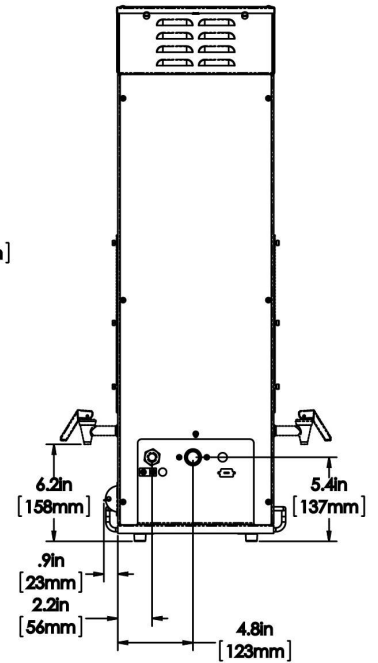

Last Updated:  
05/03/2021

WITH ALTERNATIVE COFFEE FUNNEL

WITH TEA FUNNEL

Unit			Shipping					
	Height	Width	Depth	Height	Width	Depth	Weight	Volume
English	34.2 in.	11.5 in.	24.5 in.	38.0 in.	13.3 in.	27.4 in.	47.375 lbs	7.976 ft <sup>3</sup>
Metric	86.9 cm	29.2 cm	62.2 cm	96.5 cm	33.7 cm	69.5 cm	21.489 kgs	0.226 m <sup>3</sup>