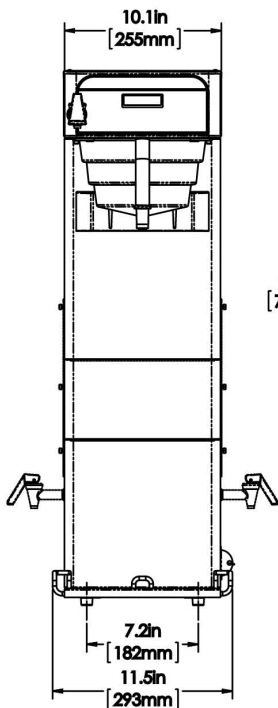

Last Updated:  
05/03/2021

WITH ALTERNATIVE COFFEE FUNNEL

WITH TEA FUNNEL

Unit			Shipping					
	Height	Width	Depth	Height	Width	Depth	Weight	Volume
English	34.2 in.	11.5 in.	24.5 in.	38.0 in.	13.3 in.	27.4 in.	47.375 lbs	7.976 ft <sup>3</sup>
Metric	86.9 cm	29.2 cm	62.2 cm	96.5 cm	33.7 cm	69.5 cm	21.489 kgs	0.226 m <sup>3</sup>