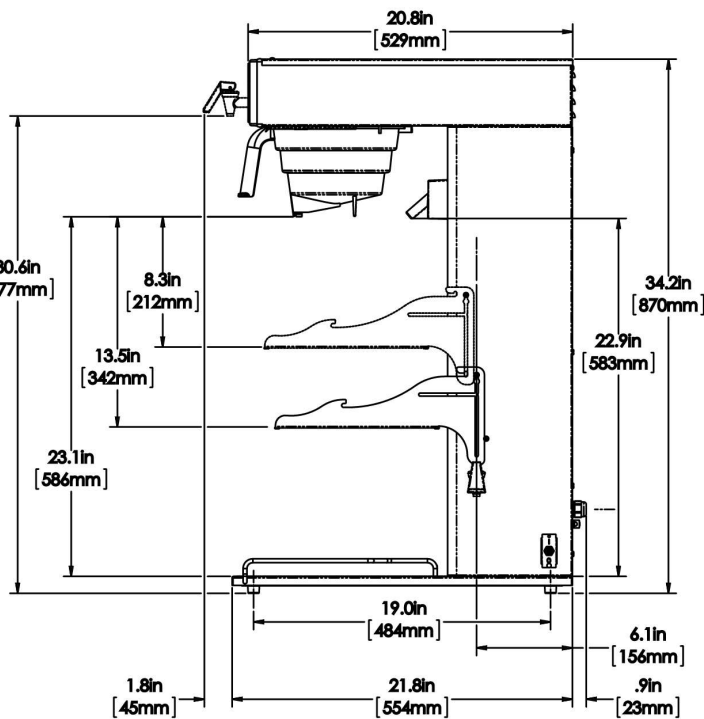

Last Updated:  
05/03/2021

WITH ALTERNATIVE COFFEE FUNNEL

WITH TEA FUNNEL

Unit			Shipping					
	Height	Width	Depth	Height	Width	Depth	Weight	Volume
English	34.2 in.	11.5 in.	24.5 in.	38.0 in.	13.3 in.	27.4 in.	47.375 lbs	7.976 ft <sup>3</sup>
Metric	86.9 cm	29.2 cm	62.2 cm	96.5 cm	33.7 cm	69.5 cm	21.489 kgs	0.226 m <sup>3</sup>