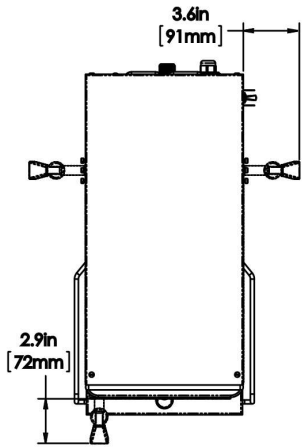

Last Updated:  
05/03/2021

WITH ALTERNATIVE COFFEE FUNNEL

WITH TEA FUNNEL

Unit			Shipping					
	Height	Width	Depth	Height	Width	Depth	Weight	Volume
English	34.2 in.	11.5 in.	24.5 in.	38.0 in.	13.3 in.	27.4 in.	47.375 lbs	7.976 ft <sup>3</sup>
Metric	86.9 cm	29.2 cm	62.2 cm	96.5 cm	33.7 cm	69.5 cm	21.489 kgs	0.226 m <sup>3</sup>