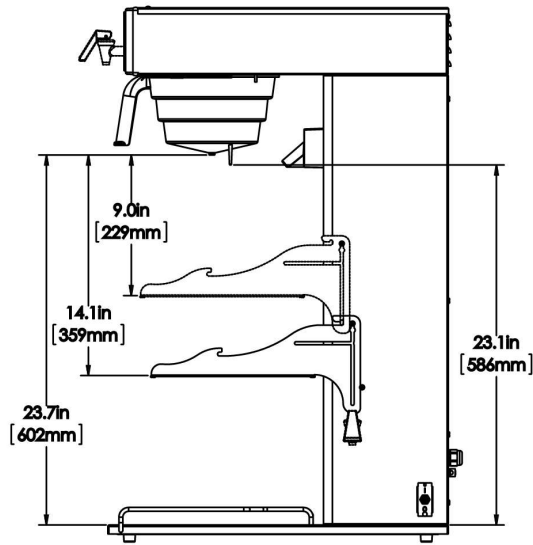

Last Updated:  
05/03/2021

WITH ALTERNATIVE COFFEE FUNNEL

WITH TEA FUNNEL

Unit			Shipping					
	Height	Width	Depth	Height	Width	Depth	Weight	Volume
English	34.2 in.	11.5 in.	24.5 in.	38.0 in.	13.3 in.	27.4 in.	47.375 lbs	7.976 ft <sup>3</sup>
Metric	86.9 cm	29.2 cm	62.2 cm	96.5 cm	33.7 cm	69.5 cm	21.489 kgs	0.226 m <sup>3</sup>