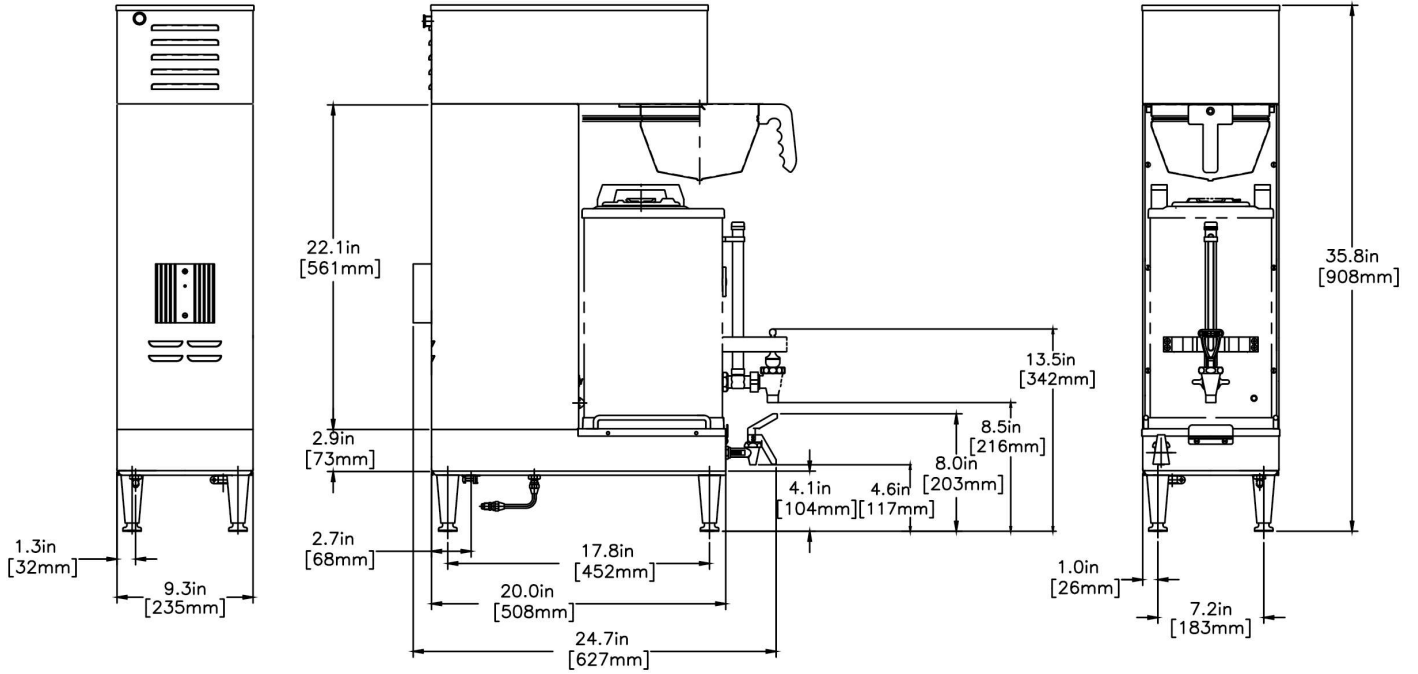

Last Updated:  
03/30/2023

	Unit			Shipping				
	Height	Width	Depth	Height	Width	Depth	Weight	Volume
English	35.8 in.	9.3 in.	24.7 in.	39.8 in.	12.8 in.	27.1 in.	61.000 lbs	7.995 ft <sup>3</sup>
Metric	90.9 cm	23.6 cm	62.7 cm	101.0 cm	32.5 cm	68.9 cm	27.670 kgs	0.226 m <sup>3</sup>