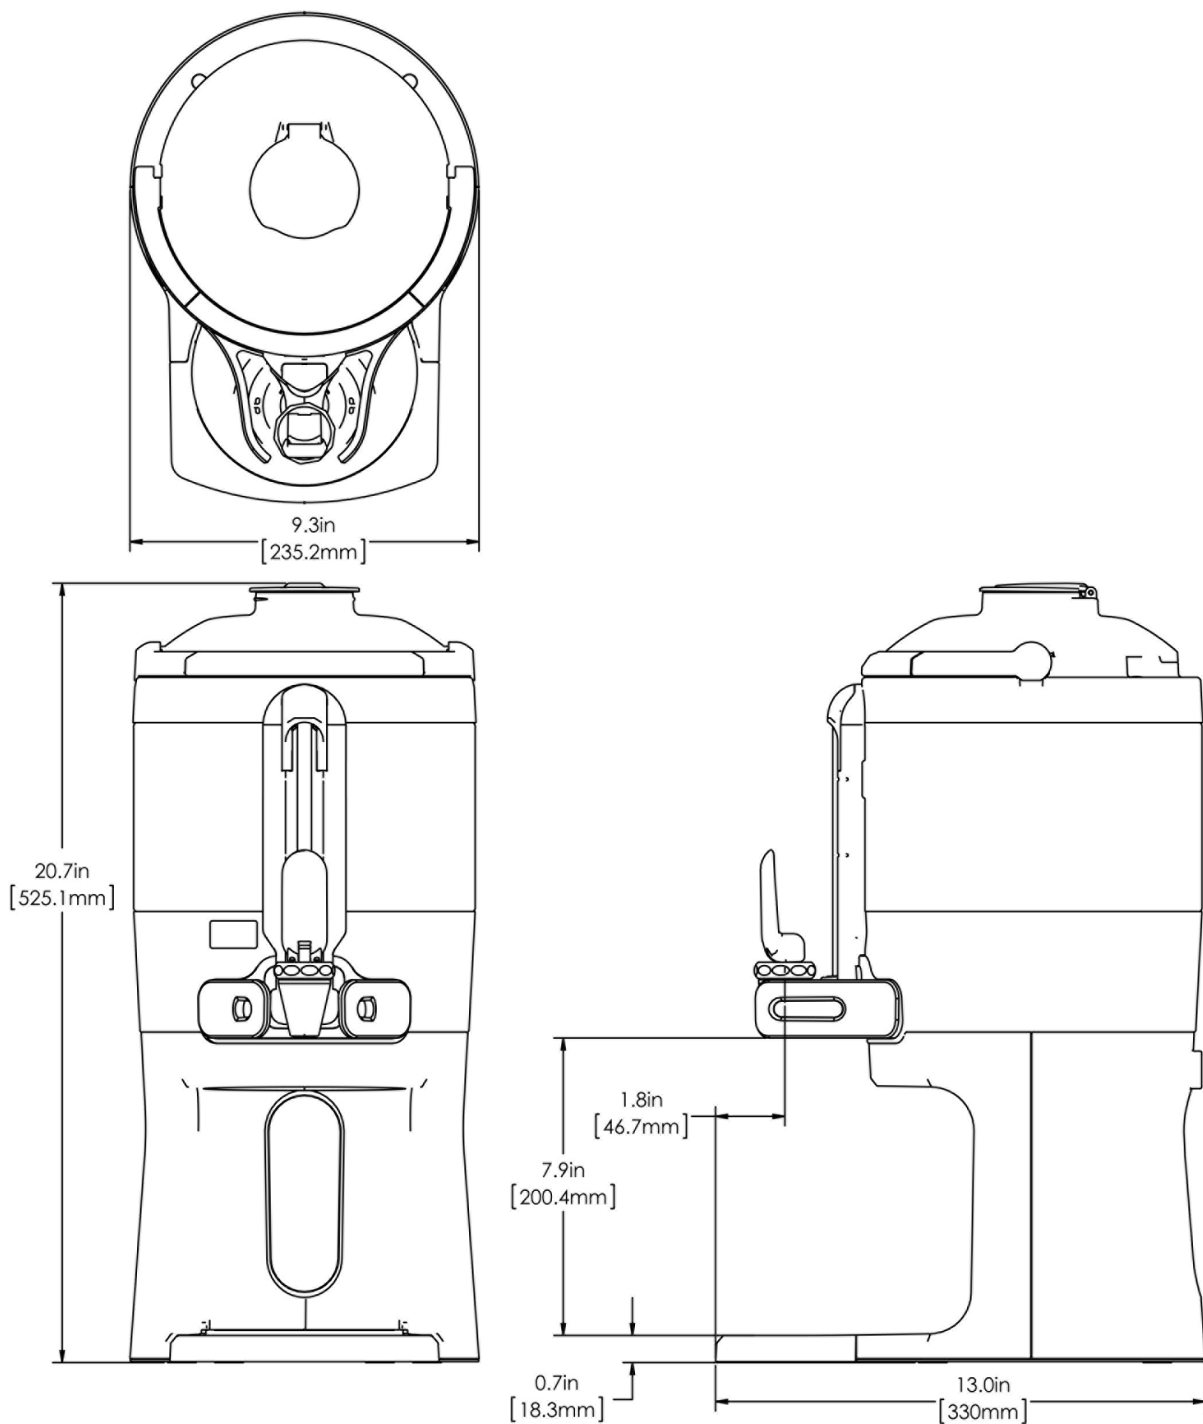

# 1Gal(3.8L) TF Srvr w/Base, MSG GEN3

Height: 20.7" Width: 9.3" Depth: 13.0"  
(52.6cm) (23.6cm) (33.0cm)

- Vacuum insulated to keep coffee hot for hours
- Brew-through design with flip lid cover
- Soft-grip bail handle for easy transportation
- Self-locking stand allows for multiple brewing and serving options
- Large cup clearance allows for dispensing into cups, decanters and thermal carafes
- Integrated sight gauge assembly allows for easy cleaning
- Sturdy aluminum faucet guard keeps faucet area clean and protected
- Drip tray is easily removed for cleaning or to provide extra clearance for dispensing into pitchers
- Fast flow faucet
- Ideal for use with Twin or Single Infusion Series Brewers

**Last Updated:**  
05/15/2023

	Unit			Shipping				
	Height	Width	Depth	Height	Width	Depth	Weight	Volume
English	20.7 in.	9.3 in.	13.0 in.	15.3 in.	11.9 in.	25.2 in.	13.950 lbs	2.654 ft <sup>3</sup>
Metric	52.6 cm	23.6 cm	33.0 cm	38.7 cm	30.3 cm	64.0 cm	6.328 kgs	0.075 m <sup>3</sup>