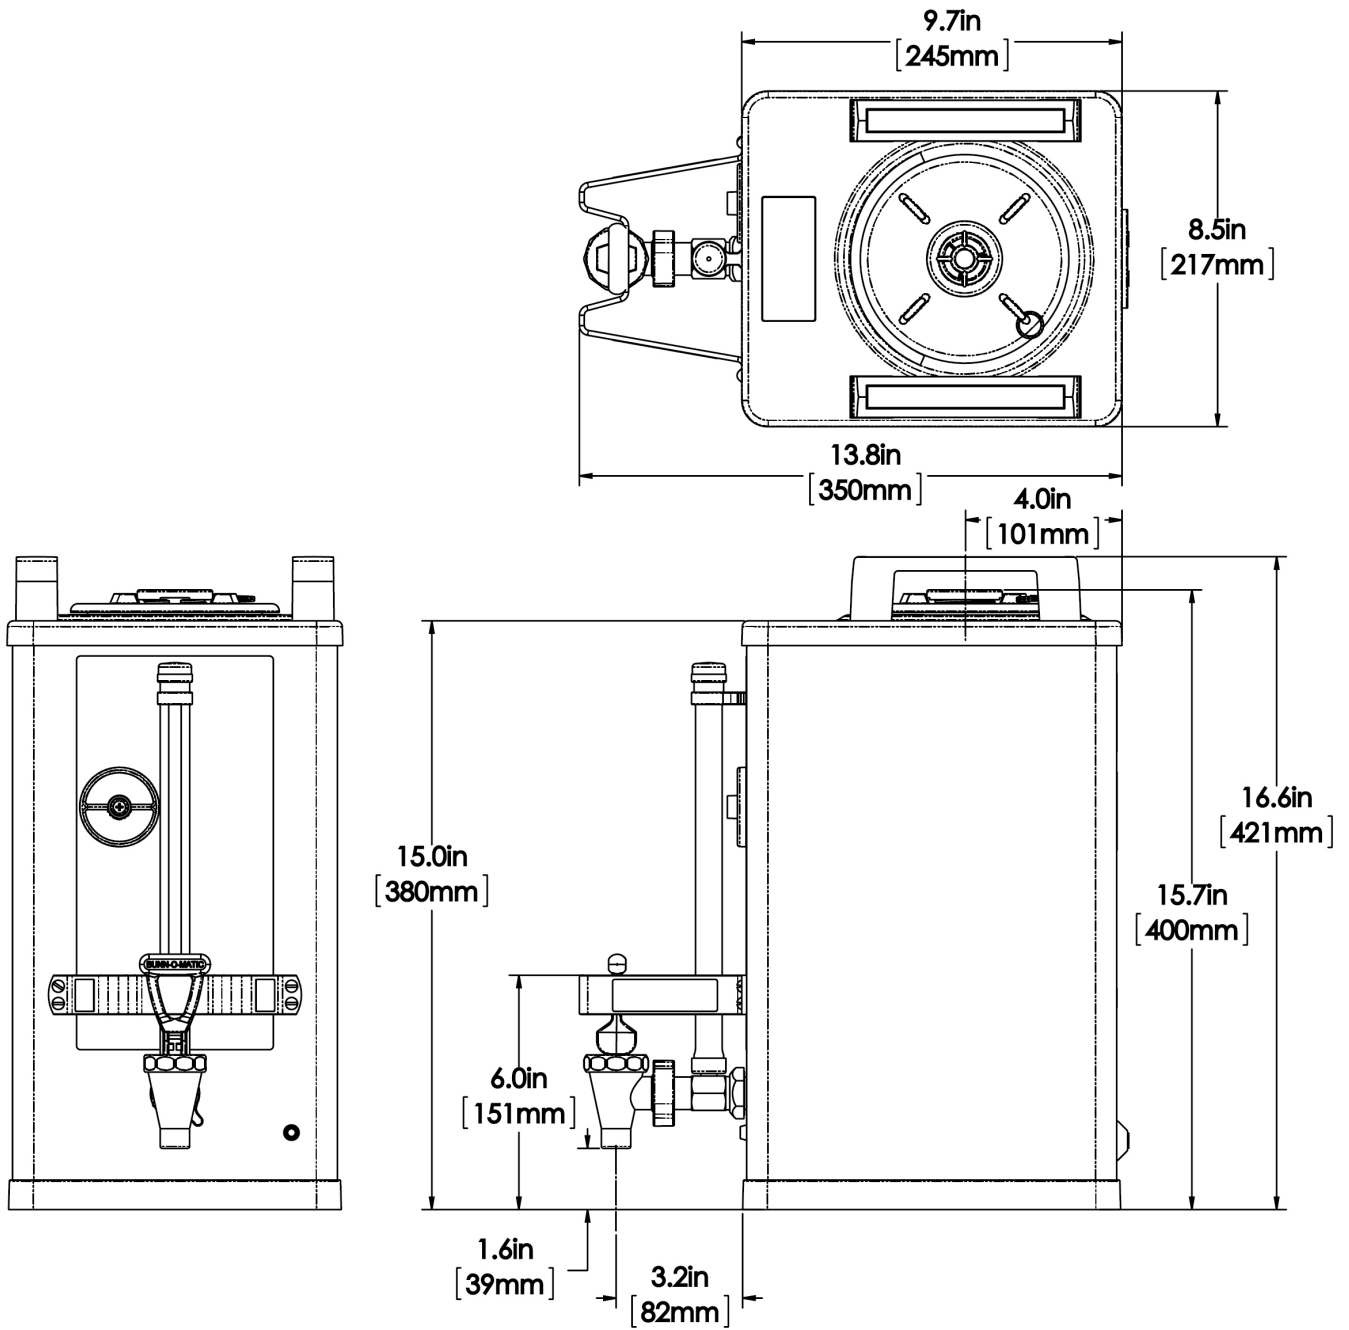

# 1.5Gal(5.7L) SH Srvr SST

Height: 16.6" Width: 8.5" Depth: 13.8"  
(42.2cm) (21.6cm) (35.1cm)

- LED power indicator shows server is operational
- Safety-Fresh® patented brew-through lid with vapor seal and spill prevention
- Soft Heat® servers supply controlled heat to coffee to maintain flavor and temperature

Last Updated:  
03/30/2023

	Unit			Shipping				
	Height	Width	Depth	Height	Width	Depth	Weight	Volume
English	16.6 in.	8.5 in.	13.8 in.	20.1 in.	11.3 in.	17.5 in.	16.900 lbs	2.293 ft <sup>3</sup>
Metric	42.2 cm	21.6 cm	35.1 cm	51.1 cm	28.6 cm	44.5 cm	7.666 kgs	0.065 m <sup>3</sup>