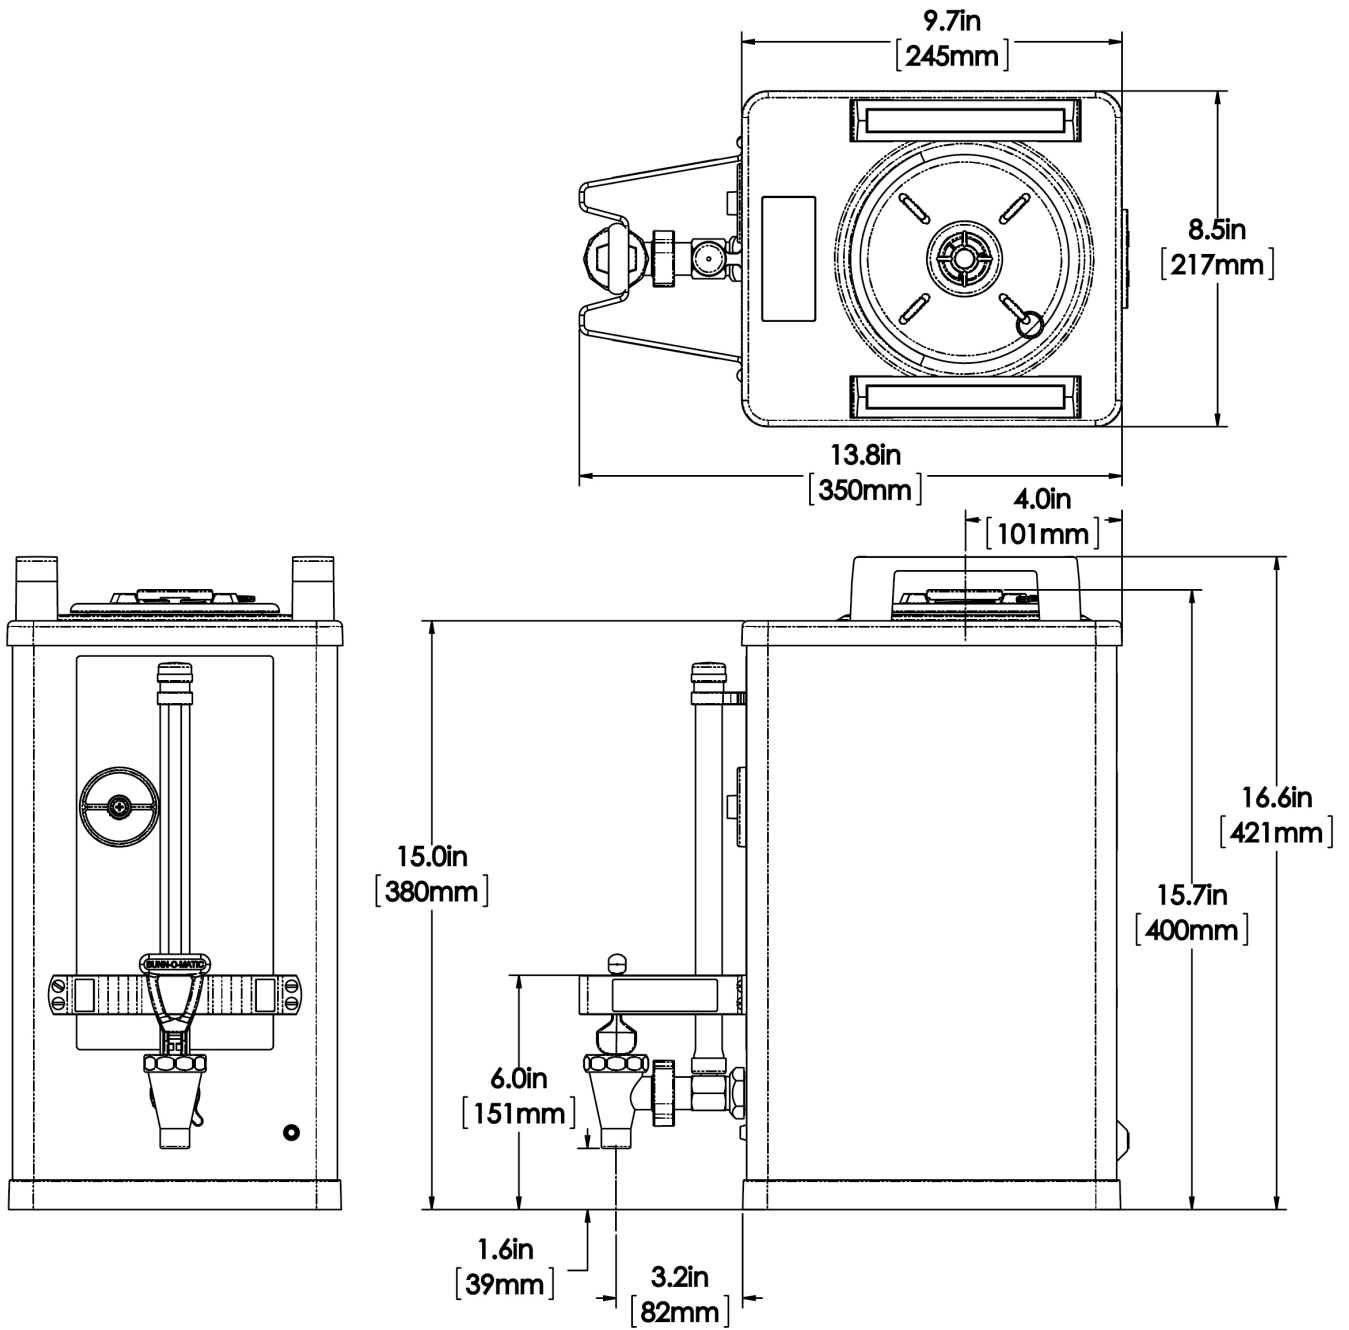

Last Updated:  
03/30/2023

	Unit			Shipping				
	Height	Width	Depth	Height	Width	Depth	Weight	Volume
English	16.6 in.	8.5 in.	13.8 in.	20.1 in.	11.3 in.	17.5 in.	16.850 lbs	2.293 ft <sup>3</sup>
Metric	42.2 cm	21.6 cm	35.1 cm	51.1 cm	28.6 cm	44.5 cm	7.643 kgs	0.065 m <sup>3</sup>