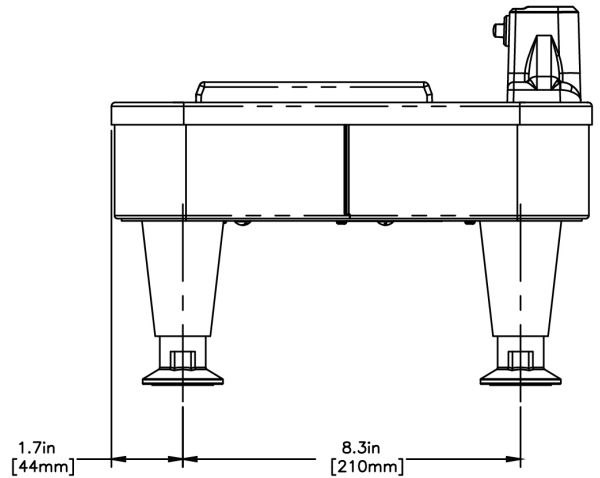

Last Updated:  
02/27/2023

	Unit			Shipping				
	Height	Width	Depth	Height	Width	Depth	Weight	Volume
English	9.3 in.	10.2 in.	11.8 in.	11.4 in.	13.0 in.	14.0 in.	17.000 lbs	1.198 ft <sup>3</sup>
Metric	23.6 cm	25.9 cm	30.0 cm	28.9 cm	33.0 cm	35.6 cm	7.711 kgs	0.034 m <sup>3</sup>