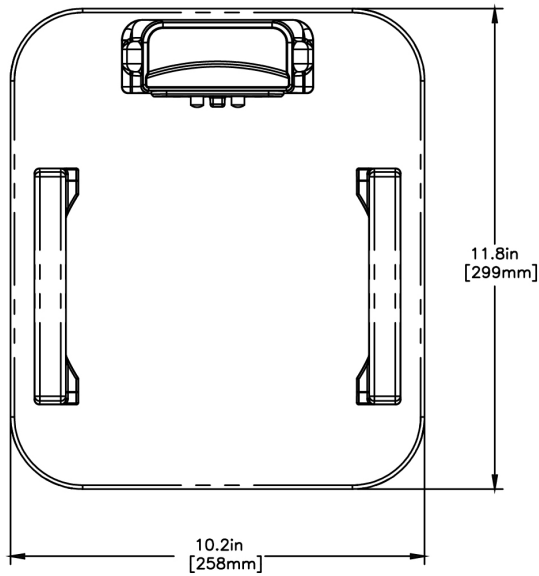

## Specifications

**Product #:** 27825.0300

**Finish:** Stainless

**Legs:** 4" Stainless Steel Legs

Last Updated:  
02/27/2023

	Unit			Shipping				
	Height	Width	Depth	Height	Width	Depth	Weight	Volume
English	9.3 in.	10.2 in.	11.8 in.	11.4 in.	13.0 in.	14.0 in.	17.000 lbs	1.198 ft <sup>3</sup>
Metric	23.6 cm	25.9 cm	30.0 cm	28.9 cm	33.0 cm	35.6 cm	7.711 kgs	0.034 m <sup>3</sup>