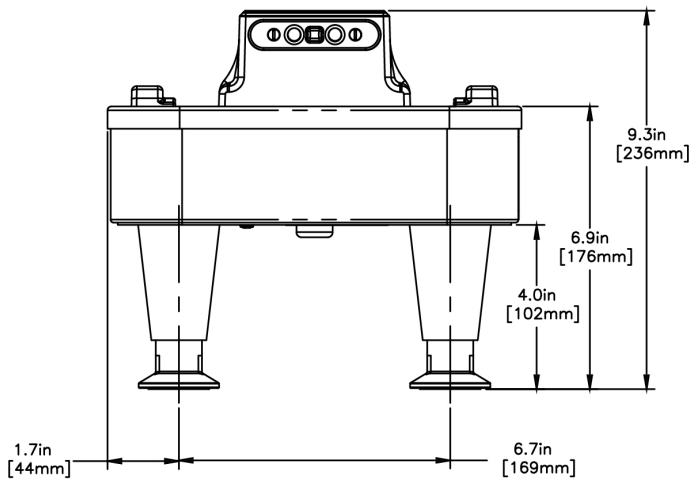

## Specifications

**Product #:** 27825.0300

**Finish:** Stainless

**Legs:** 4" Stainless Steel Legs

Last Updated:  
02/27/2023

	Unit			Shipping				
	Height	Width	Depth	Height	Width	Depth	Weight	Volume
English	9.3 in.	10.2 in.	11.8 in.	11.4 in.	13.0 in.	14.0 in.	17.000 lbs	1.198 ft <sup>3</sup>
Metric	23.6 cm	25.9 cm	30.0 cm	28.9 cm	33.0 cm	35.6 cm	7.711 kgs	0.034 m <sup>3</sup>