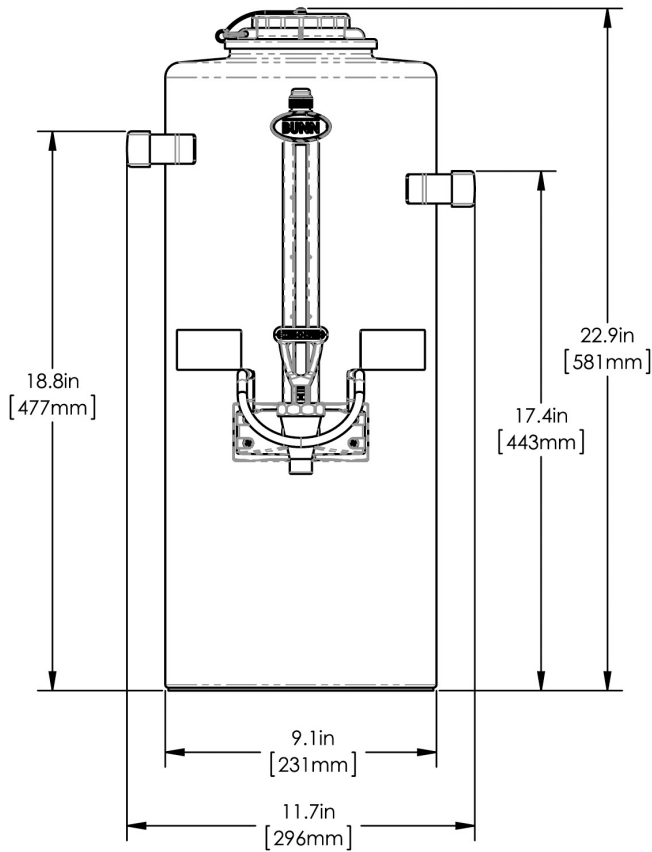

1.5Gal (5.7L) TITAN TF Server

Height: 22.9" Width: 11.7" Depth: 15.3"
(58.2cm) (29.7cm) (38.9cm)

- Brew-through lid with tethered cap
- Compatible with BUNN ThermoFresh® and Infusion Series® (tall) systems
- Fast flow faucet with heightened serving clearance allows for dispensing directly into large cups, decanters and thermal carafes
- Integrated sight gauge assembly allows for easy cleaning
- Durable all stainless steel construction
- Eco-friendly foam-insulated
- Offset handles allow servers to be placed next to each other
- Contemporary styling and wrap program for maximum merchandising

Agency:

Specifications

Product #: 46300.0000

Finish: Stainless

Additional Features

Holding Capacity

English	Metric
192 oz.	5.7 L

 WARNING:

Last Updated:
03/30/2023

	Unit			Shipping				
	Height	Width	Depth	Height	Width	Depth	Weight	Volume
English	22.9 in.	11.7 in.	15.3 in.	19.0 in.	14.9 in.	27.5 in.	9.555 lbs	4.498 ft ³
Metric	58.2 cm	29.7 cm	38.9 cm	48.3 cm	37.8 cm	69.9 cm	4.334 kgs	0.127 m ³