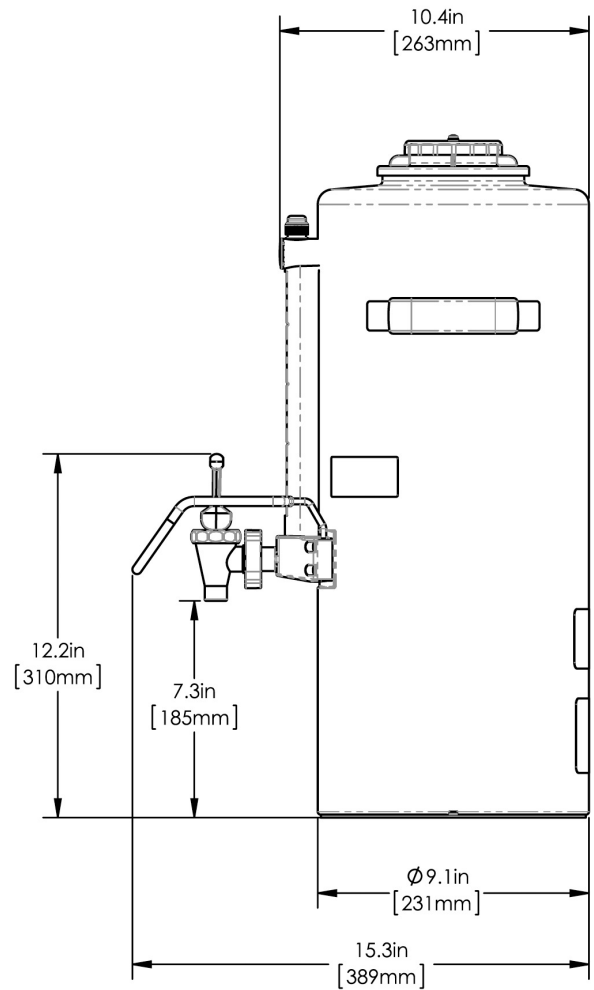

1.5Gal (5.7L) TITAN TF Server

Height: 22.9" Width: 11.7" Depth: 15.3"
(58.2cm) (29.7cm) (38.9cm)

- Brew-through lid with tethered cap
- Compatible with BUNN ThermoFresh® and Infusion Series® (tall) systems
- Fast flow faucet with heightened serving clearance allows for dispensing directly into large cups, decanters and thermal carafes
- Integrated sight gauge assembly allows for easy cleaning
- Durable all stainless steel construction
- Eco-friendly foam-insulated
- Offset handles allow servers to be placed next to each other
- Contemporary styling and wrap program for maximum merchandising

Agency:

Specifications

Product #: 46300.0000

Finish: Stainless

Additional Features

Holding Capacity

English	Metric
192 oz.	5.7 L

 WARNING:

Last Updated:
03/30/2023

	Unit			Shipping				
	Height	Width	Depth	Height	Width	Depth	Weight	Volume
English	22.9 in.	11.7 in.	15.3 in.	19.0 in.	14.9 in.	27.5 in.	9.555 lbs	4.498 ft ³
Metric	58.2 cm	29.7 cm	38.9 cm	48.3 cm	37.8 cm	69.9 cm	4.334 kgs	0.127 m ³