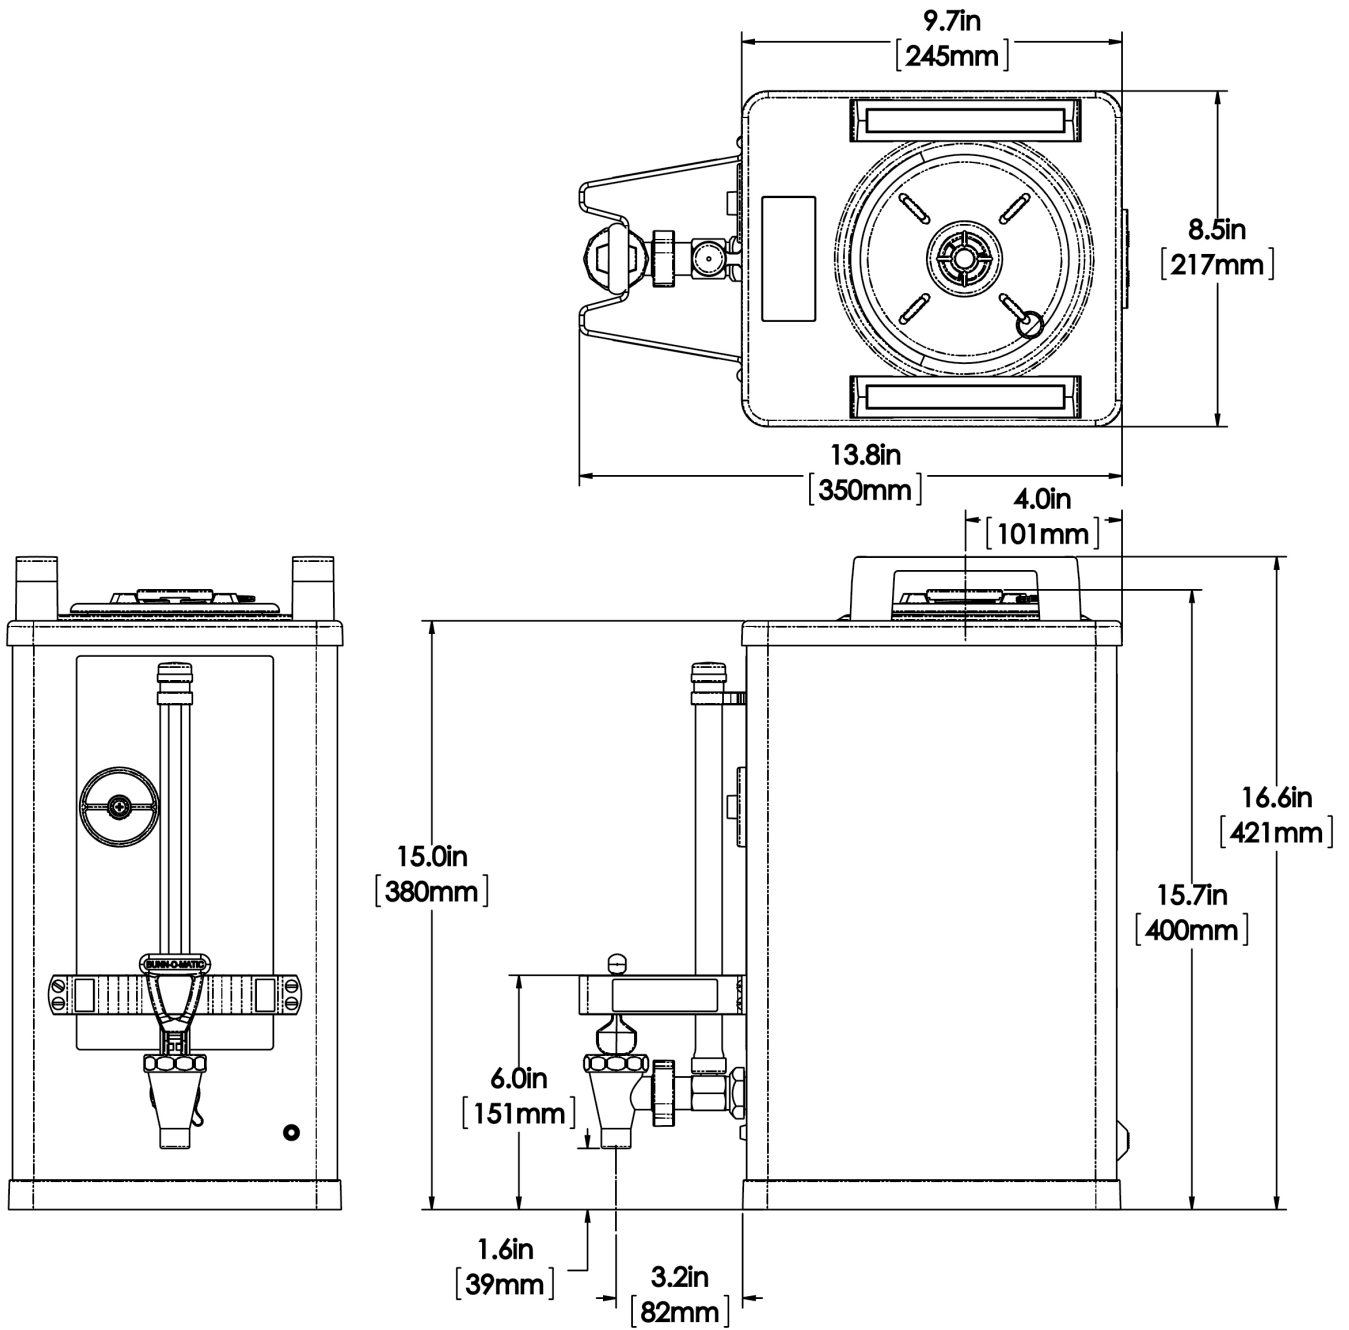

# 1.5Gal(5.7L) SH Srvr SST

Height: 16.6" Width: 8.5" Depth: 13.8"  
(42.2cm) (21.6cm) (35.1cm)

- LED power indicator shows server is operational

Agency:

KSA

Last Updated:  
03/30/2023

|         | Unit     |         |          | Shipping |          |          |            |                       |
|---------|----------|---------|----------|----------|----------|----------|------------|-----------------------|
|         | Height   | Width   | Depth    | Height   | Width    | Depth    | Weight     | Volume                |
| English | 16.6 in. | 8.5 in. | 13.8 in. | 20.1 in. | 11.3 in. | 17.5 in. | 17.000 lbs | 2.293 ft <sup>3</sup> |
| Metric  | 42.2 cm  | 21.6 cm | 35.1 cm  | 51.1 cm  | 28.6 cm  | 44.5 cm  | 7.711 kgs  | 0.065 m <sup>3</sup>  |