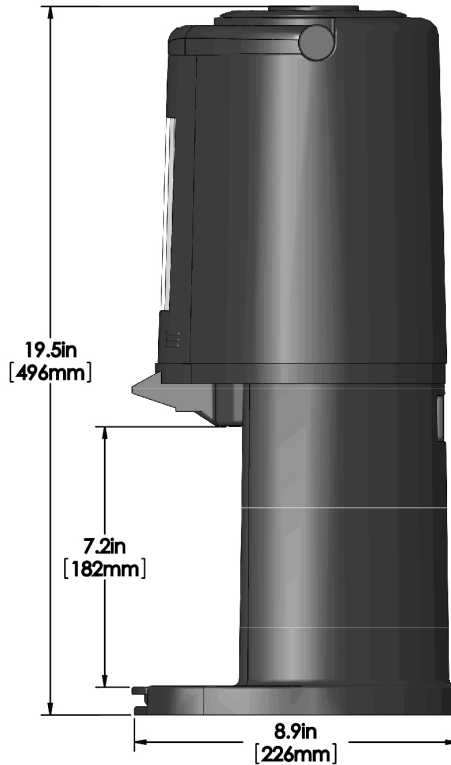

84.5oz(2.5L) TS Tall w/Base BLK w/SS LNR

Height: 19.5" Width: 7.9" Depth: 8.9"
(49.5cm) (20.1cm) (22.6cm)

- An appealing, easy-to-use self-service coffee system
- 84 oz (2.5L) capacity
- Convenient for keeping coffee hot for hours
- Easily transported to remote locations
- Depending on base, server can hold up to 7.2in (18.3cm) cup

Agency:

Specifications

Product #: 45882.0007

Finish: Black

Handle: Top Handle

Liner: Stainless Steel

Additional Features

Holding Capacity

Last Updated:
03/30/2023

	Unit			Shipping				
	Height	Width	Depth	Height	Width	Depth	Weight	Volume
English	19.5 in.	7.9 in.	8.9 in.	15.1 in.	10.1 in.	18.4 in.	6.400 lbs	1.628 ft ³
Metric	49.5 cm	20.1 cm	22.6 cm	38.4 cm	25.7 cm	46.7 cm	2.903 kgs	0.046 m ³