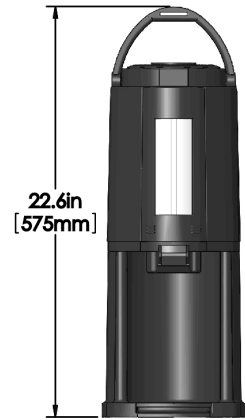

84.5oz(2.5L) TS Tall w/Base BLK w/SS LNR

Height: 19.5" Width: 7.9" Depth: 8.9"
(49.5cm) (20.1cm) (22.6cm)

- An appealing, easy-to-use self-service coffee system
- 84 oz (2.5L) capacity
- Convenient for keeping coffee hot for hours
- Easily transported to remote locations
- Depending on base, server can hold up to 7.2in (18.3cm) cup

Agency:

Specifications

Product #: 45882.0007

Finish: Black

Handle: Top Handle

Liner: Stainless Steel

Additional Features

Holding Capacity

Last Updated:
03/30/2023

	Unit			Shipping				
	Height	Width	Depth	Height	Width	Depth	Weight	Volume
English	19.5 in.	7.9 in.	8.9 in.	15.1 in.	10.1 in.	18.4 in.	6.400 lbs	1.628 ft ³
Metric	49.5 cm	20.1 cm	22.6 cm	38.4 cm	25.7 cm	46.7 cm	2.903 kgs	0.046 m ³