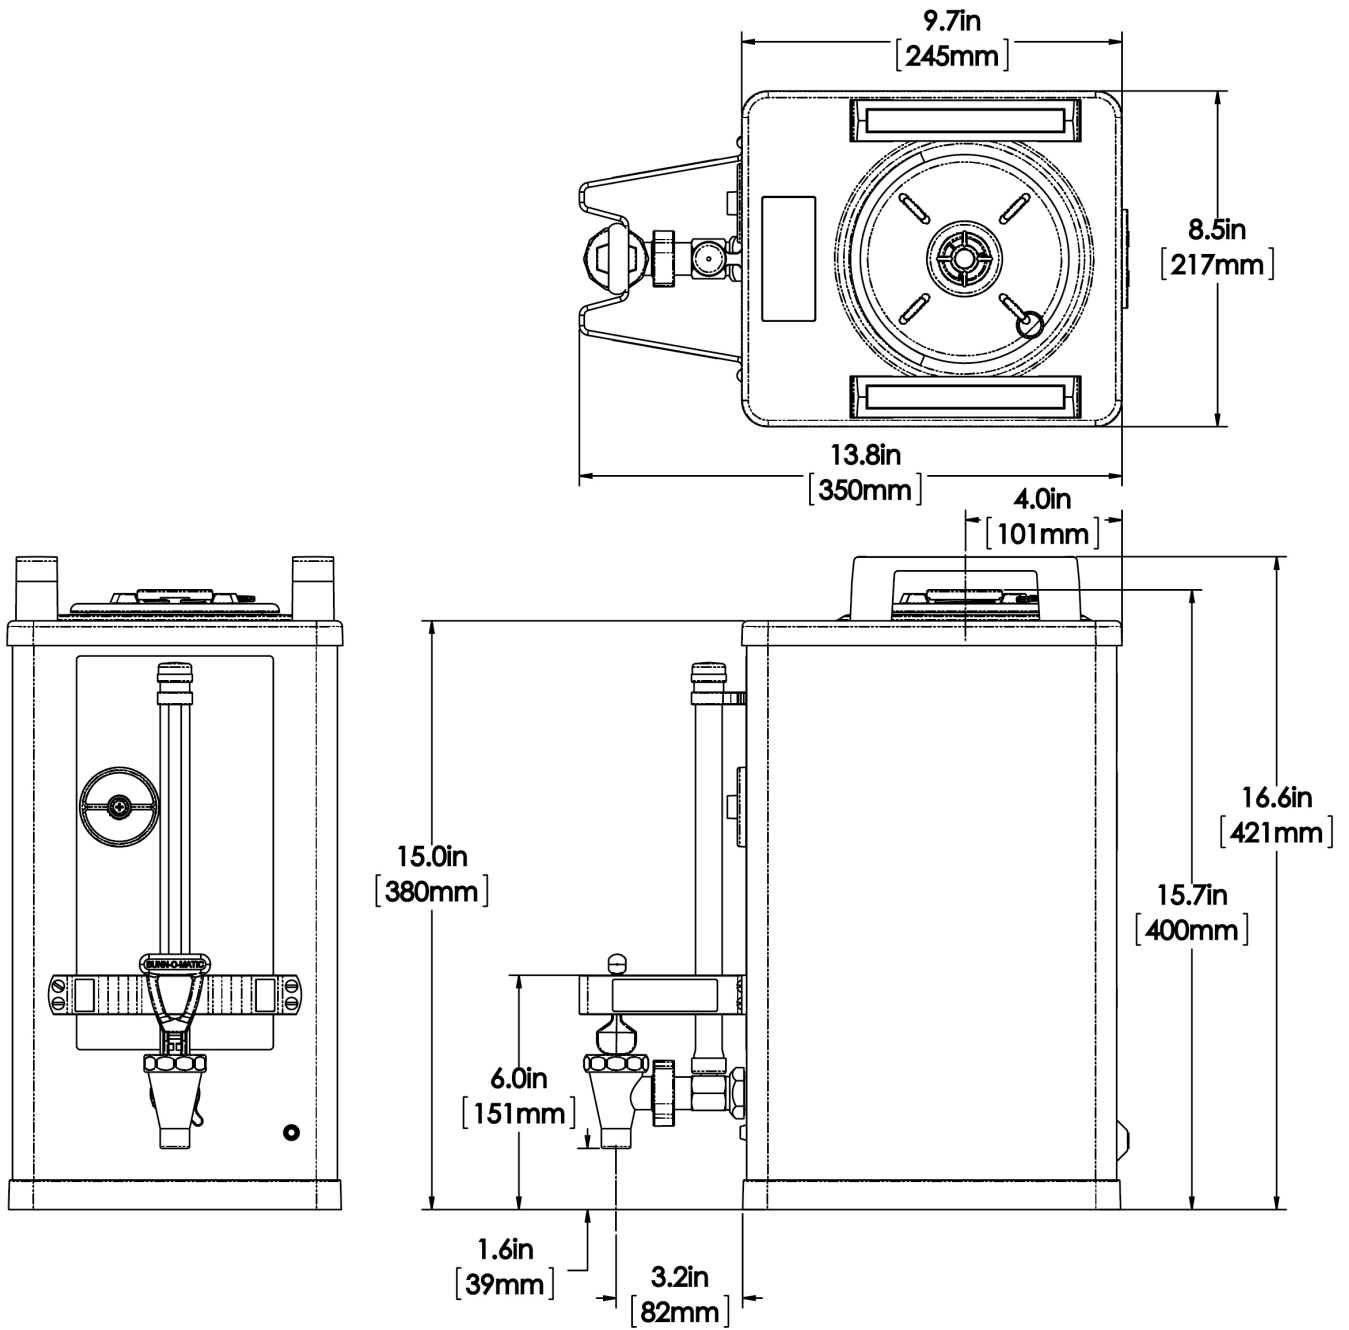

1.5Gal(5.7L) SH Srvr BLK 60MIN

Height: 16.6" Width: 8.5" Depth: 13.8"
(42.2cm) (21.6cm) (35.1cm)

- LED power indicator shows server is operational
- Safety-Fresh® patented brew-through lid with vapor seal and spill prevention
- Soft Heat® servers supply controlled heat to coffee to maintain flavor and temperature

Agency:

KSA

Specifications

Product #: 27850.0008

Finish: Black

Additional Features

Holding Capacity

English	Metric
192 oz.	5.7 L

Last Updated:
03/30/2023

	Unit			Shipping				
	Height	Width	Depth	Height	Width	Depth	Weight	Volume
English	16.6 in.	8.5 in.	13.8 in.	20.1 in.	11.3 in.	17.5 in.	17.050 lbs	2.293 ft ³
Metric	42.2 cm	21.6 cm	35.1 cm	51.1 cm	28.6 cm	44.5 cm	7.734 kgs	0.065 m ³