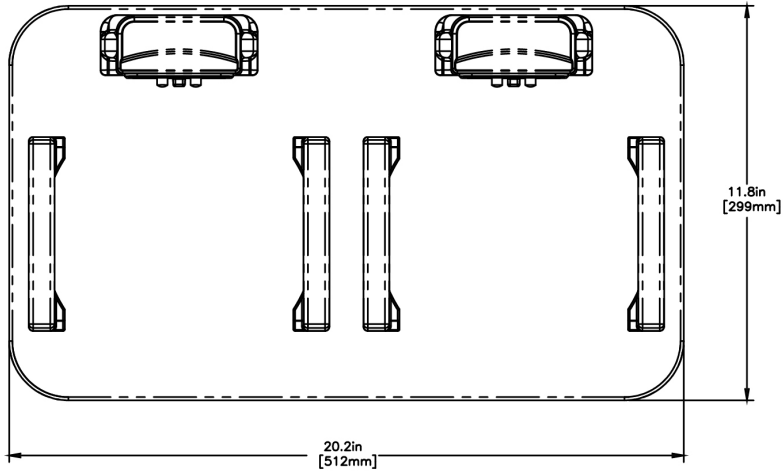

Agency:

Specifications

Product #: 27875.0300

Finish: Stainless

Legs: 4" Stainless Steel Legs

Additional Features

Electrical & Capacity

Volts*	Amps	Watts	Cord Attached	Plug Type	8oz cups/hr 236ml cups/hr	Input H ₂ O Temp.	Phase	# Wires plus Ground	Hertz
220-240	0.75-0.82	150-160	Yes	EURO 16A	-	60°F (15.5°C)	1	2	50-60

Last Updated:
02/27/2023

	Unit			Shipping				
	Height	Width	Depth	Height	Width	Depth	Weight	Volume
English	9.3 in.	20.2 in.	11.8 in.	12.1 in.	14.4 in.	23.0 in.	22.000 lbs	2.320 ft ³
Metric	23.6 cm	51.3 cm	30.0 cm	30.8 cm	36.5 cm	58.4 cm	9.979 kgs	0.066 m ³