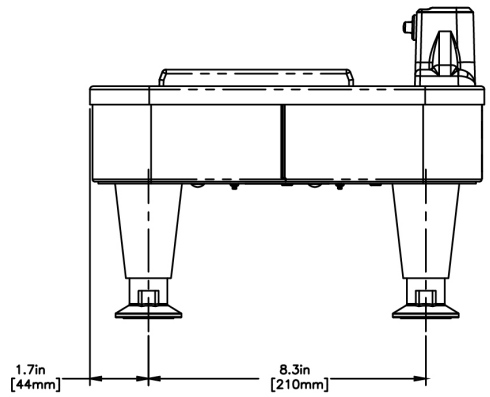

Agency:

Specifications

Product #: 27875.0300

Finish: Stainless

Legs: 4" Stainless Steel Legs

Additional Features

Electrical & Capacity

Volts*	Amps	Watts	Cord Attached	Plug Type	8oz cups/hr 236ml cups/hr	Input H ₂ O Temp.	Phase	# Wires plus Ground	Hertz
220-240	0.75-0.82	150-160	Yes	EURO 16A	-	60°F (15.5°C)	1	2	50-60

Last Updated:
02/27/2023

	Unit			Shipping				
	Height	Width	Depth	Height	Width	Depth	Weight	Volume
English	9.3 in.	20.2 in.	11.8 in.	12.1 in.	14.4 in.	23.0 in.	22.000 lbs	2.320 ft ³
Metric	23.6 cm	51.3 cm	30.0 cm	30.8 cm	36.5 cm	58.4 cm	9.979 kgs	0.066 m ³