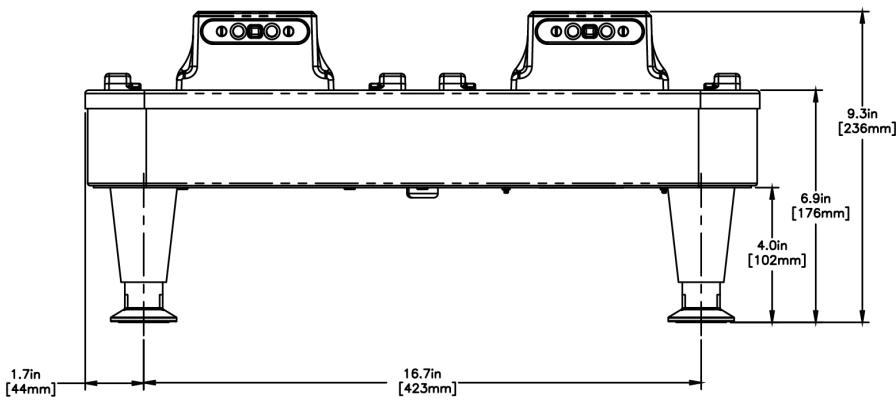

Agency:

Specifications

Product #: 27875.0300

Finish: Stainless

Legs: 4" Stainless Steel Legs

Additional Features

Electrical & Capacity

Volts*	Amps	Watts	Cord Attached	Plug Type	8oz cups/hr 236ml cups/hr	Input H ₂ O Temp.	Phase	# Wires plus Ground	Hertz
220-240	0.75-0.82	150-160	Yes	EURO 16A	-	60°F (15.5°C)	1	2	50-60

Last Updated:
02/27/2023

	Unit			Shipping				
	Height	Width	Depth	Height	Width	Depth	Weight	Volume
English	9.3 in.	20.2 in.	11.8 in.	12.1 in.	14.4 in.	23.0 in.	22.000 lbs	2.320 ft ³
Metric	23.6 cm	51.3 cm	30.0 cm	30.8 cm	36.5 cm	58.4 cm	9.979 kgs	0.066 m ³