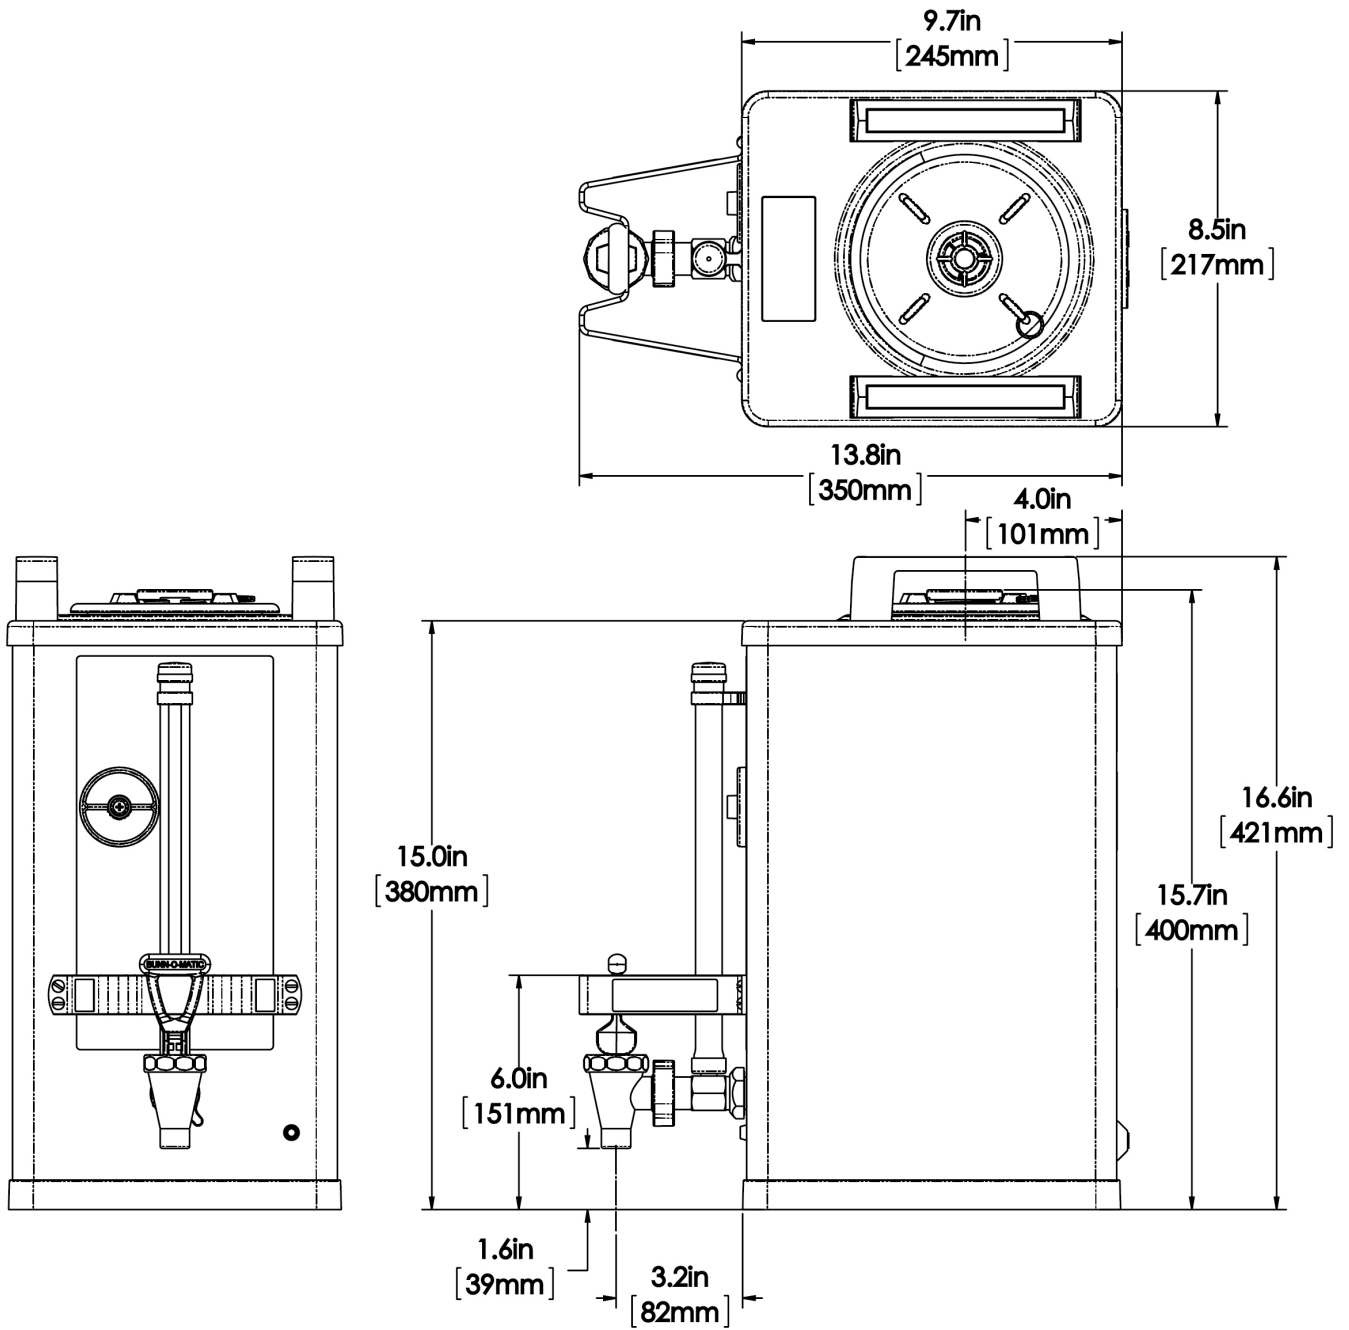

1.5Gal(5.7L) SH Srvr SST 240MIN

Height: 16.6" Width: 8.5" Depth: 13.8"
(42.2cm) (21.6cm) (35.1cm)

- LED power indicator shows server is operational
- Safety-Fresh® patented brew-through lid with vapor seal and spill prevention
- Soft Heat® servers supply controlled heat to coffee to maintain flavor and temperature

Agency:

KSA

Specifications

Product #: 27850.0016

Finish: Stainless

Additional Features

Holding Capacity

English	Metric
192 oz.	5.7 L

Last Updated:
03/30/2023

	Unit			Shipping				
	Height	Width	Depth	Height	Width	Depth	Weight	Volume
English	16.6 in.	8.5 in.	13.8 in.	20.1 in.	11.3 in.	17.5 in.	16.850 lbs	2.293 ft ³
Metric	42.2 cm	21.6 cm	35.1 cm	51.1 cm	28.6 cm	44.5 cm	7.643 kgs	0.065 m ³