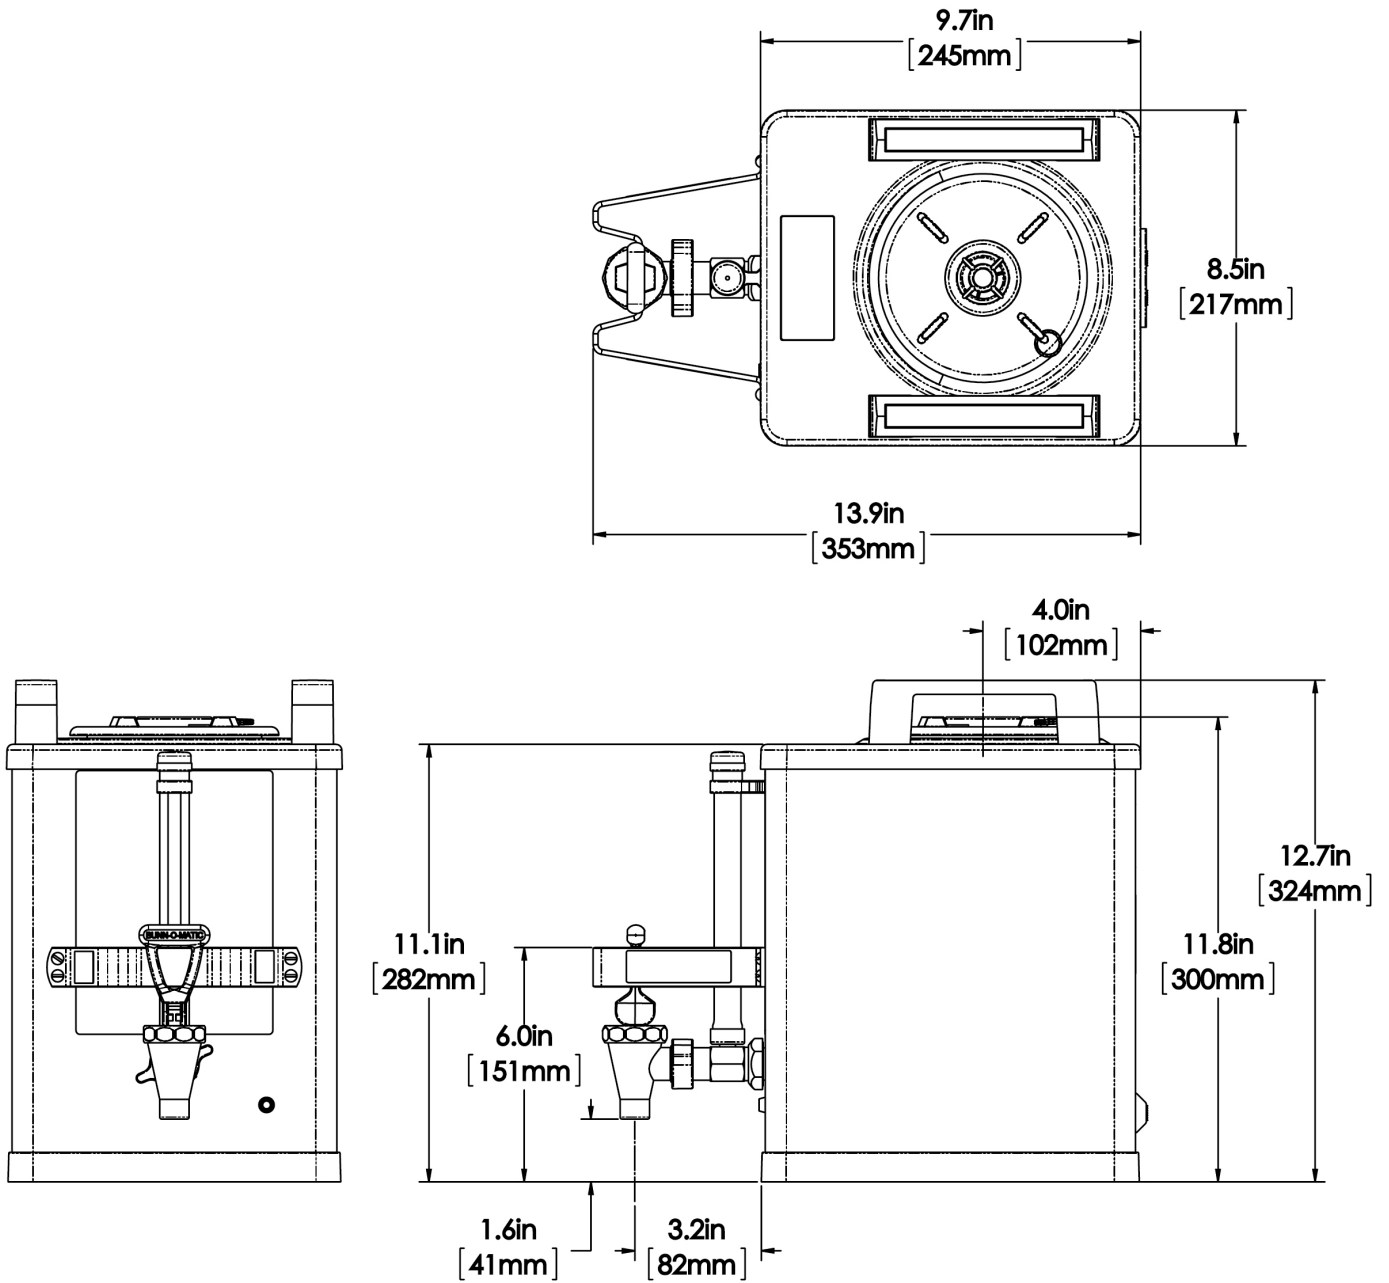

Last Updated:  
03/30/2023

	Unit			Shipping				
	Height	Width	Depth	Height	Width	Depth	Weight	Volume
English	12.7 in.	8.5 in.	13.9 in.	16.4 in.	11.3 in.	17.5 in.	18.000 lbs	1.866 ft <sup>3</sup>
Metric	32.3 cm	21.6 cm	35.3 cm	41.6 cm	28.6 cm	44.5 cm	8.165 kgs	0.053 m <sup>3</sup>