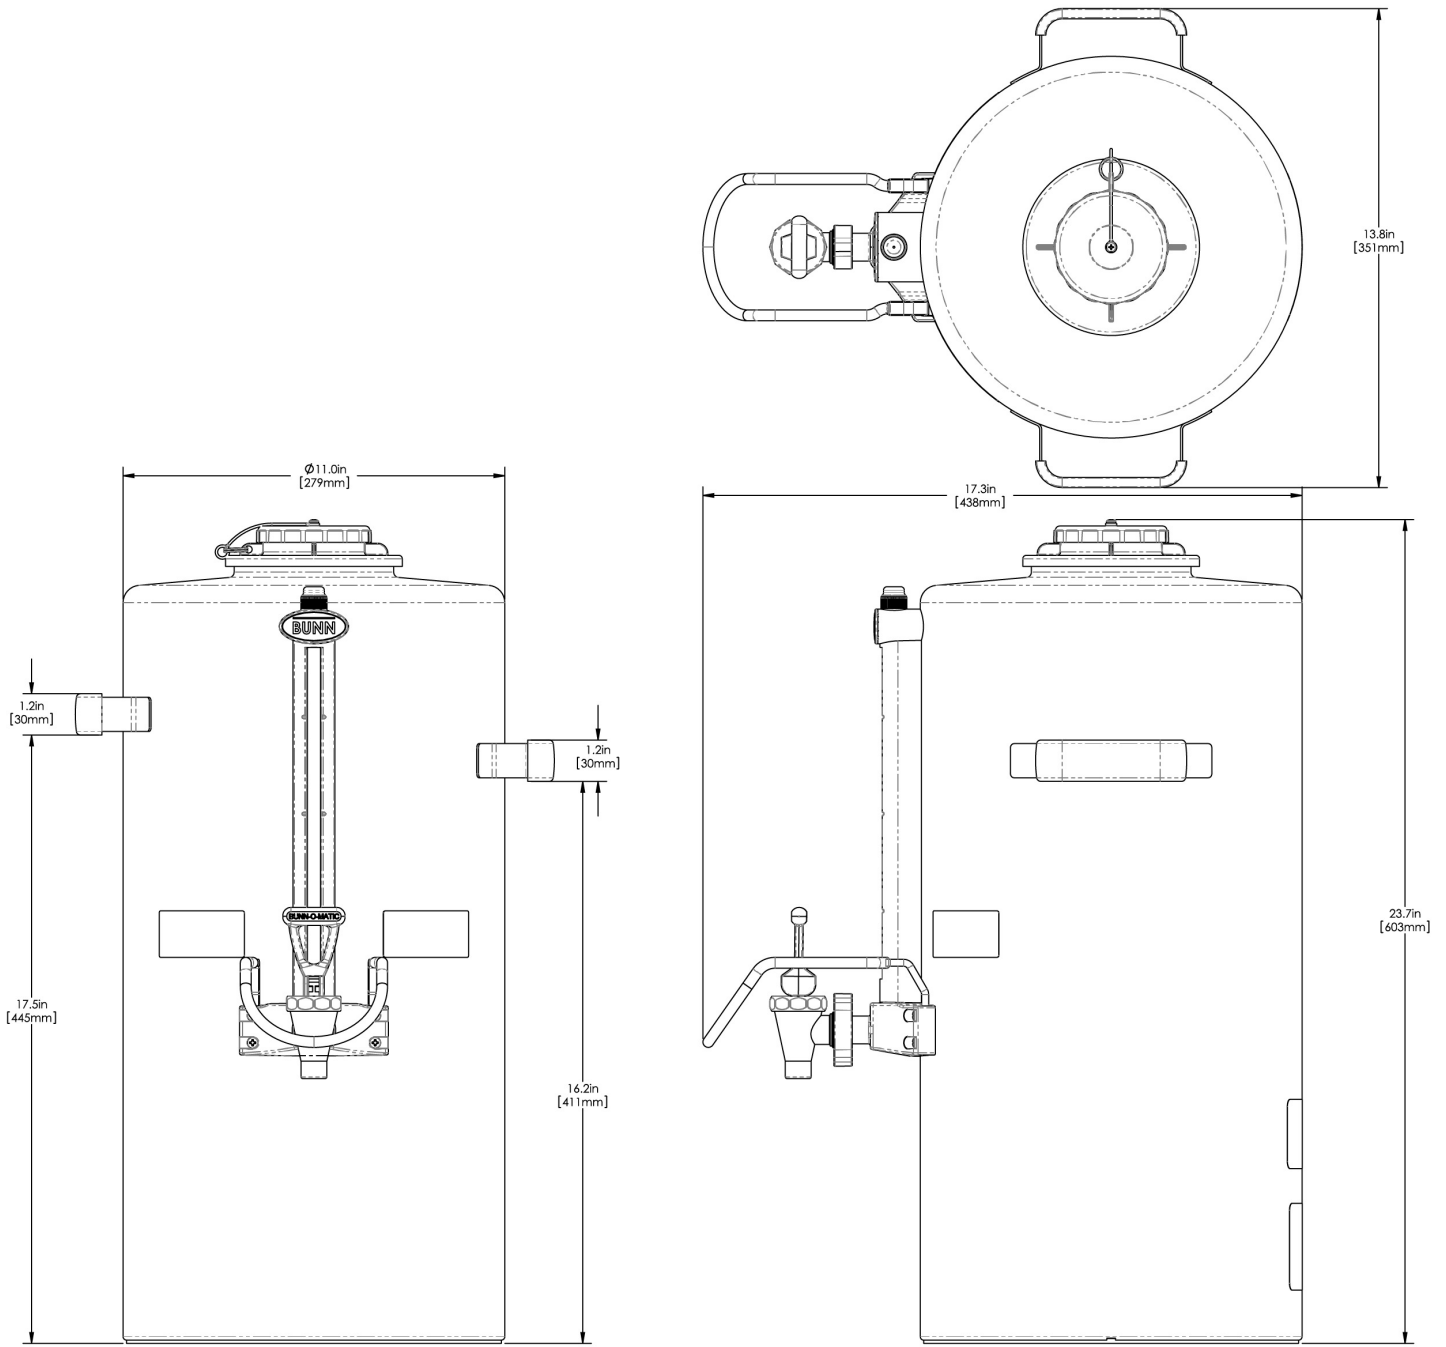

Unit			Shipping				
	Height	Width	Depth	Height	Width	Depth	Weight	Volume
English	23.7 in.	13.8 in.	17.3 in.	19.0 in.	14.9 in.	27.5 in.	19.100 lbs	4.498 ft³
Metric	60.2 cm	35.1 cm	43.9 cm	48.3 cm	37.8 cm	69.9 cm	8.664 kgs	0.127 m³

BUNN® reserves the right to change specifications and product design without notice. Such revisions do not entitle the buyer to corresponding changes, improvements, additions or replacements for previously purchased equipment. For most current specifications and other info visit bunn.com.

Last Updated:
06/08/2023