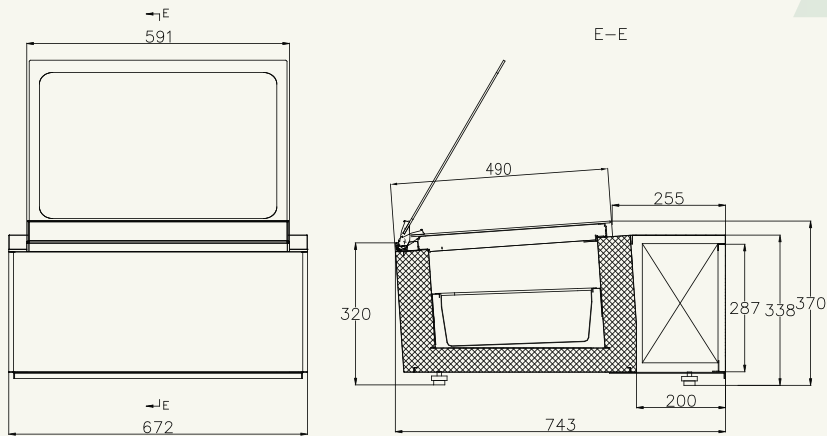

## TECHNOLOGY

- Cooling system with hermetic compressor for incorporated static-cooling condensing units
- Electronic check panel with digital thermometer and thermostat

MODEL	DIMENSIONS LXWXH ( MM )	WORKING TEMP (°C)	WEIGHT (NET / GROSS)(KG)	VOLTAGE V/PH/HZ	RATED CURRENT (A)
G3-SS/ST	672*745*370	-16°C~-18°C	50/58	230/1/50	3.0A