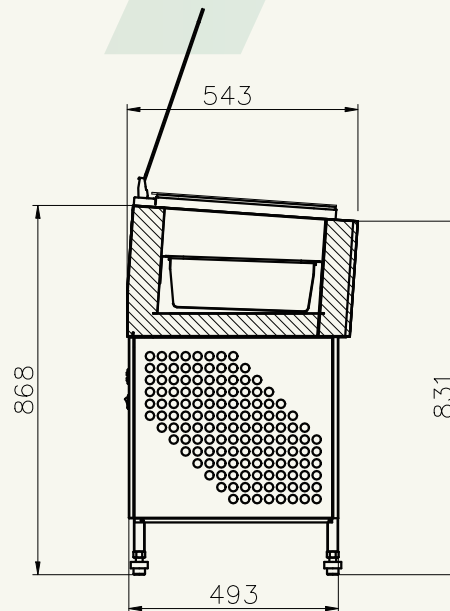

TECHNICAL SPECIFICATIONS AND PRODUCT RANGE

AESTHETIC AND FRAMEWORK

- Counter showcase for small space
- Single, tempered and heated glass door
- LED lighting system inside, energy-saving and durability
- Operator's or customer's side closing (optional)
- Pans, stick plastic box and barrel optional

TECHNOLOGY

- Cooling system with hermetic compressor for incorporated static-cooling condensing units
- Electronic check panel with digital thermometer and thermostat

MODEL	DIMENSIONS LXWXH (MM)	WORKING TEMP (°C)	WEIGHT (NET / GROSS)(KG)	VOLTAGE V/PH/HZ	INPUT POWER (W)
G3STD/SSD	743*672*905	-16°C~-18°C	85/105	230/1/50	660

N.B.:The working temperature refers to the following environmental conditions:+30°C/60% Relative Humidity