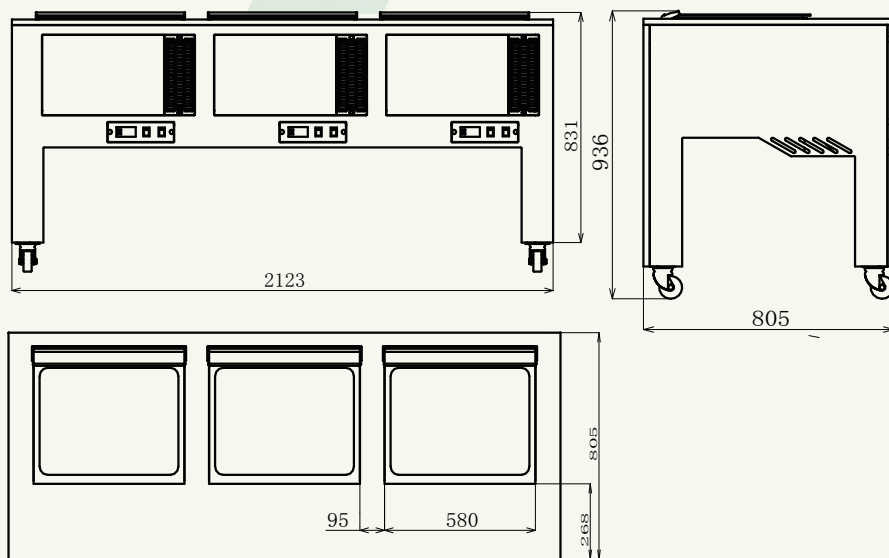

TECHNICAL SPECIFICATIONS AND PRODUCT RANGE

AESTHETIC AND FRAMEWORK

- 3 counter showcases inside with the Separate temperature control system
- Single, tempered and heated glass door
- LED lighting system inside, energy-saving and durability
- Operator's or customer's side closing (optional)
- Pans, stick plastic box and barrel optional

TECHNOLOGY

- Cooling system with hermetic compressor for incorporated static-cooling condensing units
- Electronic check panel with digital thermometer and thermostat

MODEL	DIMENSIONS LXWXH (MM)	WORKING TEMP (°C)	WEIGHT (NET / GROSS)(KG)	VOLTAGE V/PH/Hz	INPUT POWER (W)
G9-ST/SS	2123*805*936	-16°C~-18°C	85/105	220-240/1/50	1980

N.B.:The working temperature refers to the following environmental conditions:+30°C/60% Relative Humidity