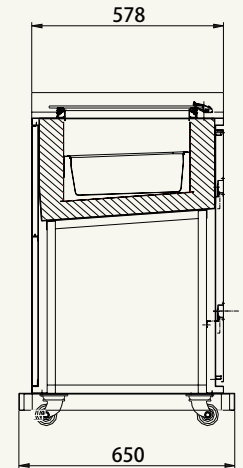

TECHNICAL SPECIFICATIONS AND PRODUCT RANGE

AESTHETIC AND FRAMEWORK

- Counter showcase for small space
- Single, tempered and heated glass door
- LED lighting system inside, energy-saving and durability
- Operator's or customer's side closing (optional)
- Pans, stick plastic box and barrel optional
- With counter top for cups and cones box

TECHNOLOGY

- Cooling system with hermetic compressor for incorporated static-cooling condensing units
- Electronic check panel with digital thermometer and thermostat
- With wheels and feet, easy to move and fix

MODEL	DIMENSIONS LXWXH (MM)	WORKING TEMP (°C)	WEIGHT (NET / GROSS)(KG)	VOLTAGE V/PH/HZ	INPUT POWER (W)
G3WIN-SS	1200*650*1002	-16°C~-18°C	85/105	220-240/1/50	500

N.B.:The working temperature refers to the following environmental conditions:+30°C/60% Relative Humidity