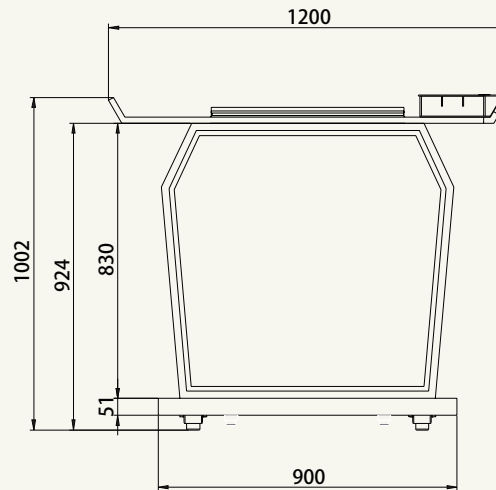

TECHNICAL SPECIFICATIONS AND PRODUCT RANGE

AESTHETIC AND FRAMEWORK

- Counter showcase for small space
- Single, tempered and heated glass door
- LED lighting system inside, energy-saving and durability
- Operator's or customer's side closing (optional)
- Pans, stick plastic box and barrel optional
- With counter top for cups and cones box

TECHNOLOGY

- Cooling system with hermetic compressor for incorporated static-cooling condensing units
- Electronic check panel with digital thermometer and thermostat
- With wheels and feet, easy to move and fix

MODEL	DIMENSIONS LXWXH (MM)	WORKING TEMP (°C)	WEIGHT (NET / GROSS)(KG)	VOLTAGE V/PH/HZ	INPUT POWER (W)
G3WIN-SS	1200*650*1002	-16°C~-18°C	85/105	220-240/1/50	500

N.B.:The working temperature refers to the following environmental conditions:+30°C/60% Relative Humidity