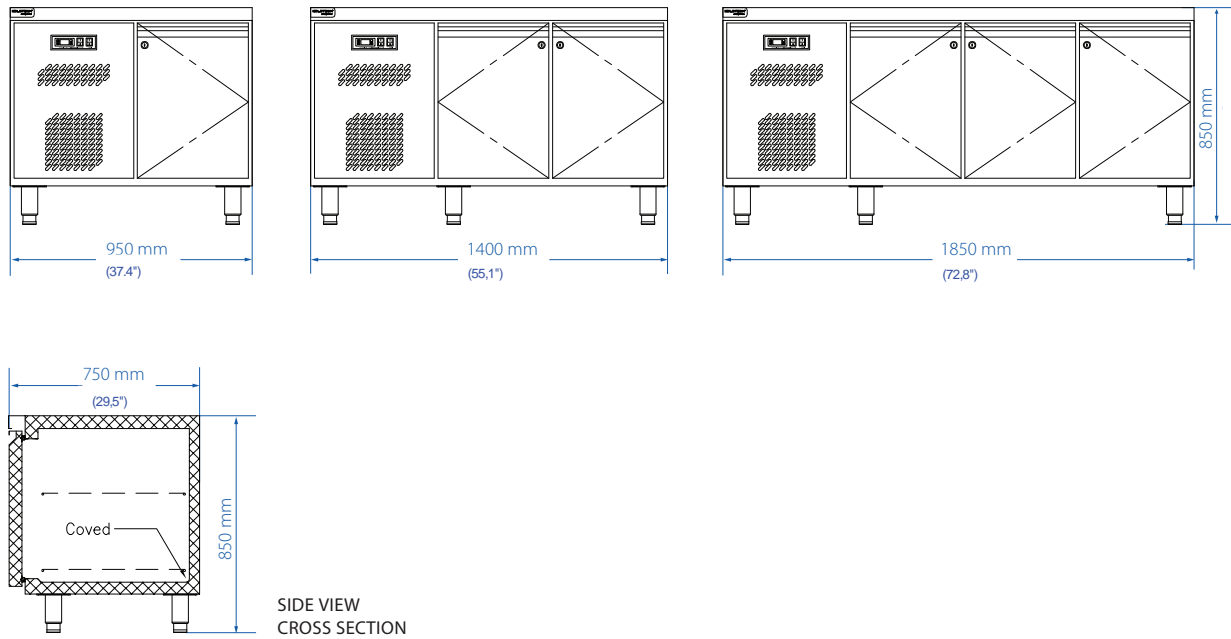

Model		
<input type="checkbox"/> M UR-1-950	<input type="checkbox"/> M UR-2-1400	<input type="checkbox"/> M UR-3-1850
		

Standard Features

- Body and Finish :
- Interior 304 with coved corner floor
 - Exterior 430 food grade stainless steel
 - High density foamed in place
 - Environmentally friendly, low energy design
 - Integral door handle
 - Electronic temperature control
 - Durable, hygenic door gasket removable without tools
 - PVC Coated shelves (2 per section)
- Temperature Range : 2°C to 5°C
- Refrigerant : R-134a
- Insulation : 50 mm strong polyurethane foamed body construction
- Controller: Multi-function microprocessor controller with digital temperature display.
- Defrost System: Circulating Air
- Power Supply: 220-240V / 50Hz, 1 Ph

Dimensions & Capacity

MODEL	OVERALL SIZE			CABINET CAPACITY (LITER)
	WIDTH	DEPTH	HEIGHT	
M UR-1-950	950 mm (37.4")	750 mm (29.5")	850 mm (33.5")	160
M UR-2-1400	1400 mm (55.1")	750 mm (29.5")	850 mm (33.5")	329
M UR-3-1850	1850 mm (72.8")	750 mm (29.5")	850 mm (33.5")	485

GENERAL SPECIFICATION

- Left side compressor compartment standard
- Hot gas condensate removal
- Fitted with condensate evaporator, no drain connection required
- Removable door gasket
- 150 mm heavy duty, adjustable (140-180 mm), stainless steel bullet feet
- 250 cm cord and plug attached

Specifications

	MODEL		
	M UR-1-950	M UR-2-1400	M UR-3-1850
Temperature range	2°C to 5°C		
Refrigerant	R-134a		
Interior light (Watts)	3		
Compressor (Hp.)	1/3	1/3	1/3
Shelves	2 pcs. (GN1/1)	4 pcs. (GN1/1)	6 pcs. (GN1/1)
Power consumption (Watts)	476	500	724